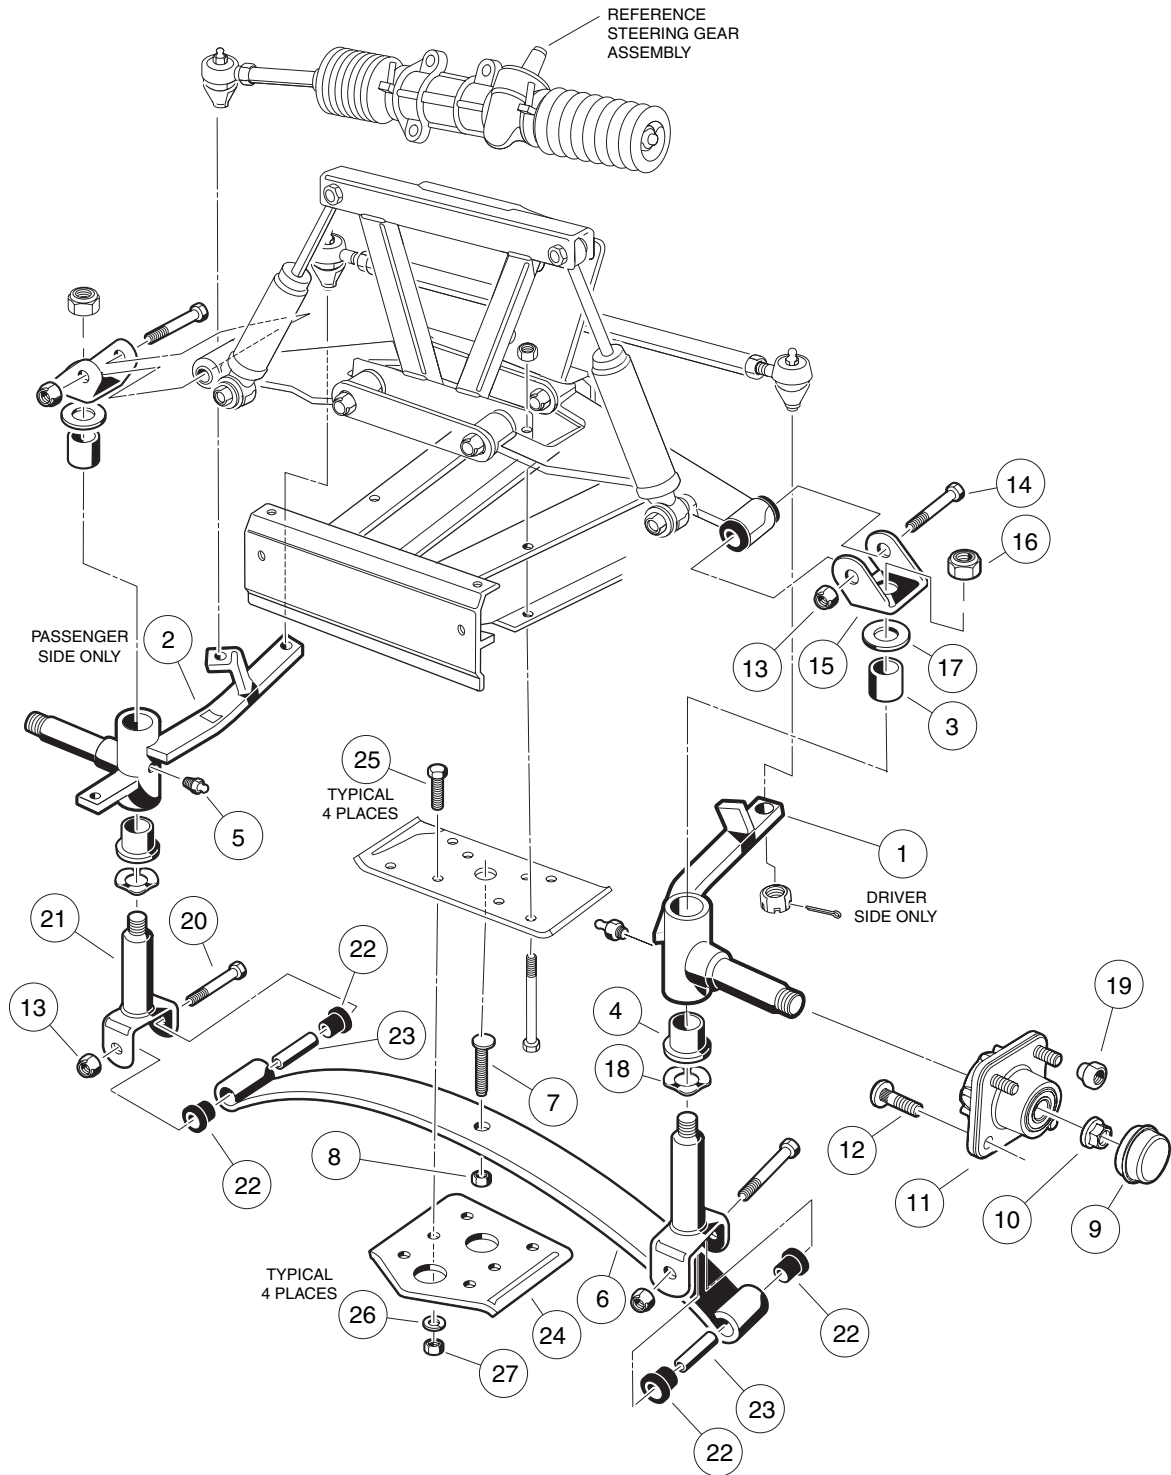

5
G
E

FRONT SUSPENSION, LOWER

ITEM	PART NO.	DESCRIPTION	QTY GAS	QTY ELEC
		1 2 3 4		
1	102354201	Assembly, Spindle, Driver-Side (includes items 3, 4 and 5)	1	1
2	102354101	Assembly, Spindle, Passenger-Side (includes items 3, 4 and 5)	1	1
3	8067	Bushing, Bronze Spindle	1	1
4	7048	Bushing, Bronze	1	1
5	1015597	Fitting, Grease, 1/4-28	1	1
6	1012030	Spring, Tapered Leaf	1	1
7	8745	Assembly, Eccentric	1	1
8	706	Nut, Hex, 3/8-16	1	1
	102357701	Kit, Front Hub Replacement (includes items 9 - 12)	2	2
9	102353201	Cap, Hub	1	1
10	102353301	Nut, Flange Lock M14 x 2	1	1
11	102352801	Assembly, Hub and Ball Bearing (includes item 12)	1	1
12	102353401	Stud, Lug	4	4
13	8754	Nut, Nylon Lock, 3/8-16	4	4
14	1016387	Screw, Hex-Head Cap, 3/8-16 x 2-3/4	2	2
15	1016384	Clevis, Upper Delta	2	2
16	101903101	Nut, Nylon Lock, 1/2-20	2	2
17	1010150	Bearing, Thrust	2	2
18	1016389	Washer, Kingpin Wave	2	2
19	1010984	Nut, Lug	8	8
20	8755	Screw, Hex-Head Cap, 3/8 - 16 x 3-3/8	2	2
21	1016386	Kingpin	2	2
22	1015583	Bushing, Urethane	4	4
23	1012303	Bushing, Steel	2	2
24	1014276	Plate, Front Spring Retainer	1	1
25	1624	Screw, Hex-Head Cap, 3/8-16 x 1-1/2	4	4
26	357	Washer, Lock, 3/8	4	4
27	706	Nut, Hex, 3/8-16	4	4

5
G
E