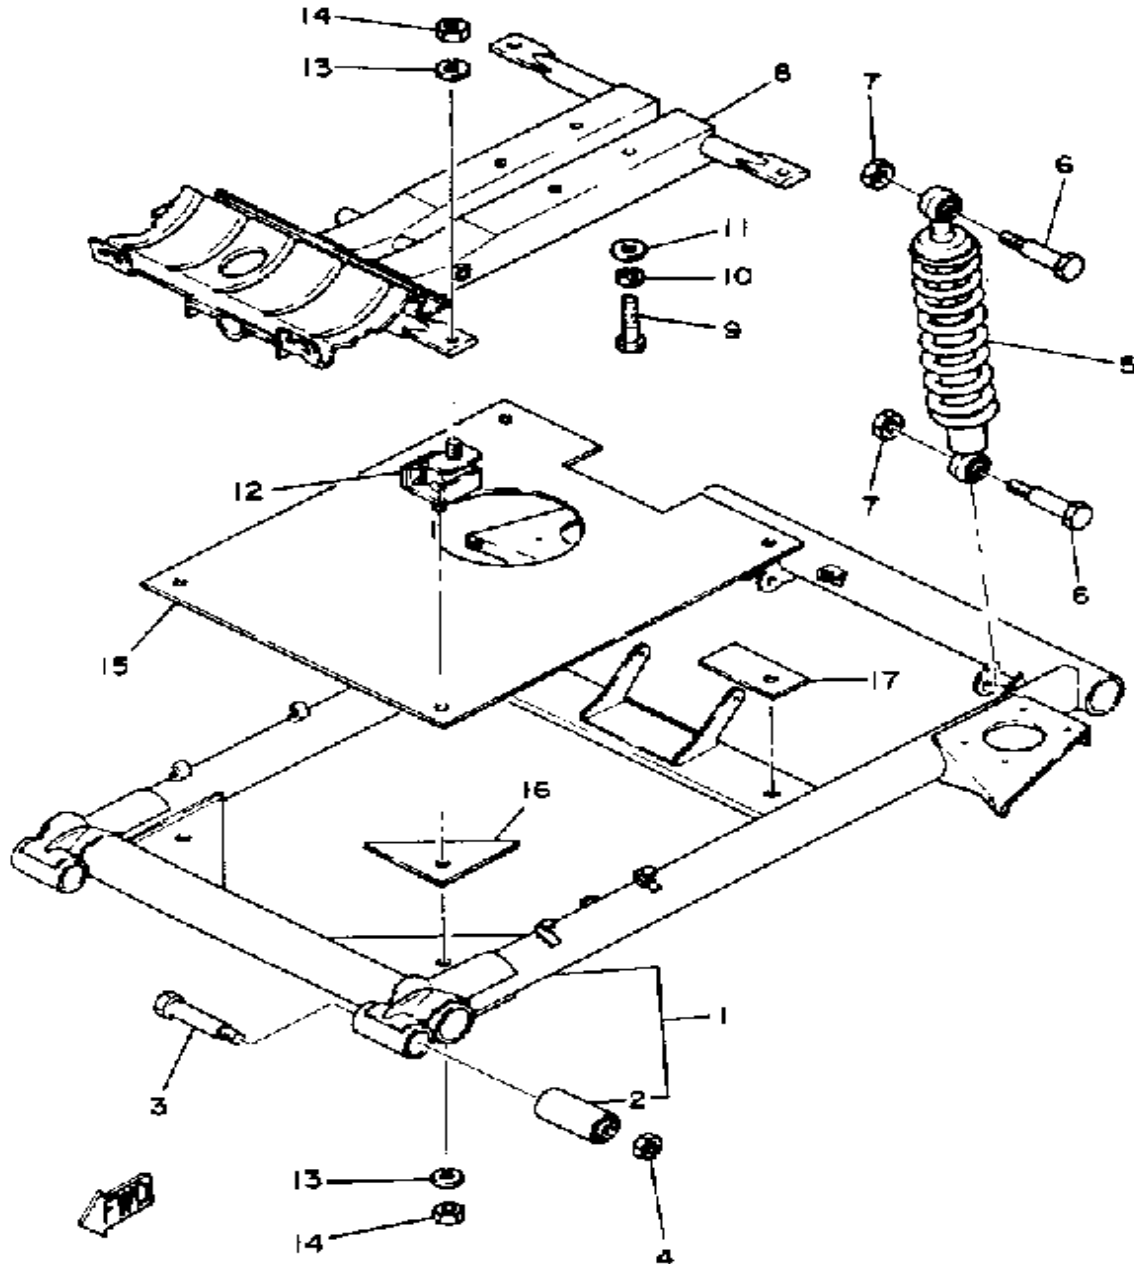

# REAR SHOCKS

Ref. No.	Part Number	Description	Qty	Remarks
1	ϕJ1-0W221-10-00	UNAVAILABLE IN PRICE BOOK	1	
	ϕJ1-0W221-10-10	UNAVAILABLE IN PRICE BOOK	1	705~
2	J10-22123-00-00	BUSH 1	2	
3	90101-10419-00	BOLT	2	SEE OPT. PARTS BELOW
4	95612-10100-00	NUT, BIND	2	SEE OPT. PARTS BELOW
5	J10-22210-00-00	SHK/ABS ASSEMBLY, REARASS'Y, REAR	2	
6	97313-10050-00	BOLT, HEXAGON (676)	4	
7	95601-10100-00	NUT, U (95602-10100-00)	4	
8	(J10-21411-00-00)	BRACKET, ENGINE 1	1	
	J10-21411-01-00	BRACKET, ENGINE 1 0 1	1	705~
9	90106-10034-00	BOLT, DOME HEAD	4	
10	92990-10100-00	WASHER, SPRING	4	
11	92990-10600-00	WASHER, PLATE	4	
12	J10-21486-00-00	DAMPER 2	4	
13	92990-10100-00	WASHER, SPRING	8	
14	95303-10600-00	NUT (95301-10600)	8	
15	ϕJ1-02219-X0-00	UNAVAILABLE IN PRICE BOOK	1	705~
	0 1		1	705~
16	J10-77277-00-00	DAMPER, NOISE 17 0 2	2	
17	90105-10050-00	BOLT, WASHER BASED	2	
	95611-10100-00	NUT, U	2	
	J10-77278-00-00	DAMPER, NOISE 18 0 2	2	705~