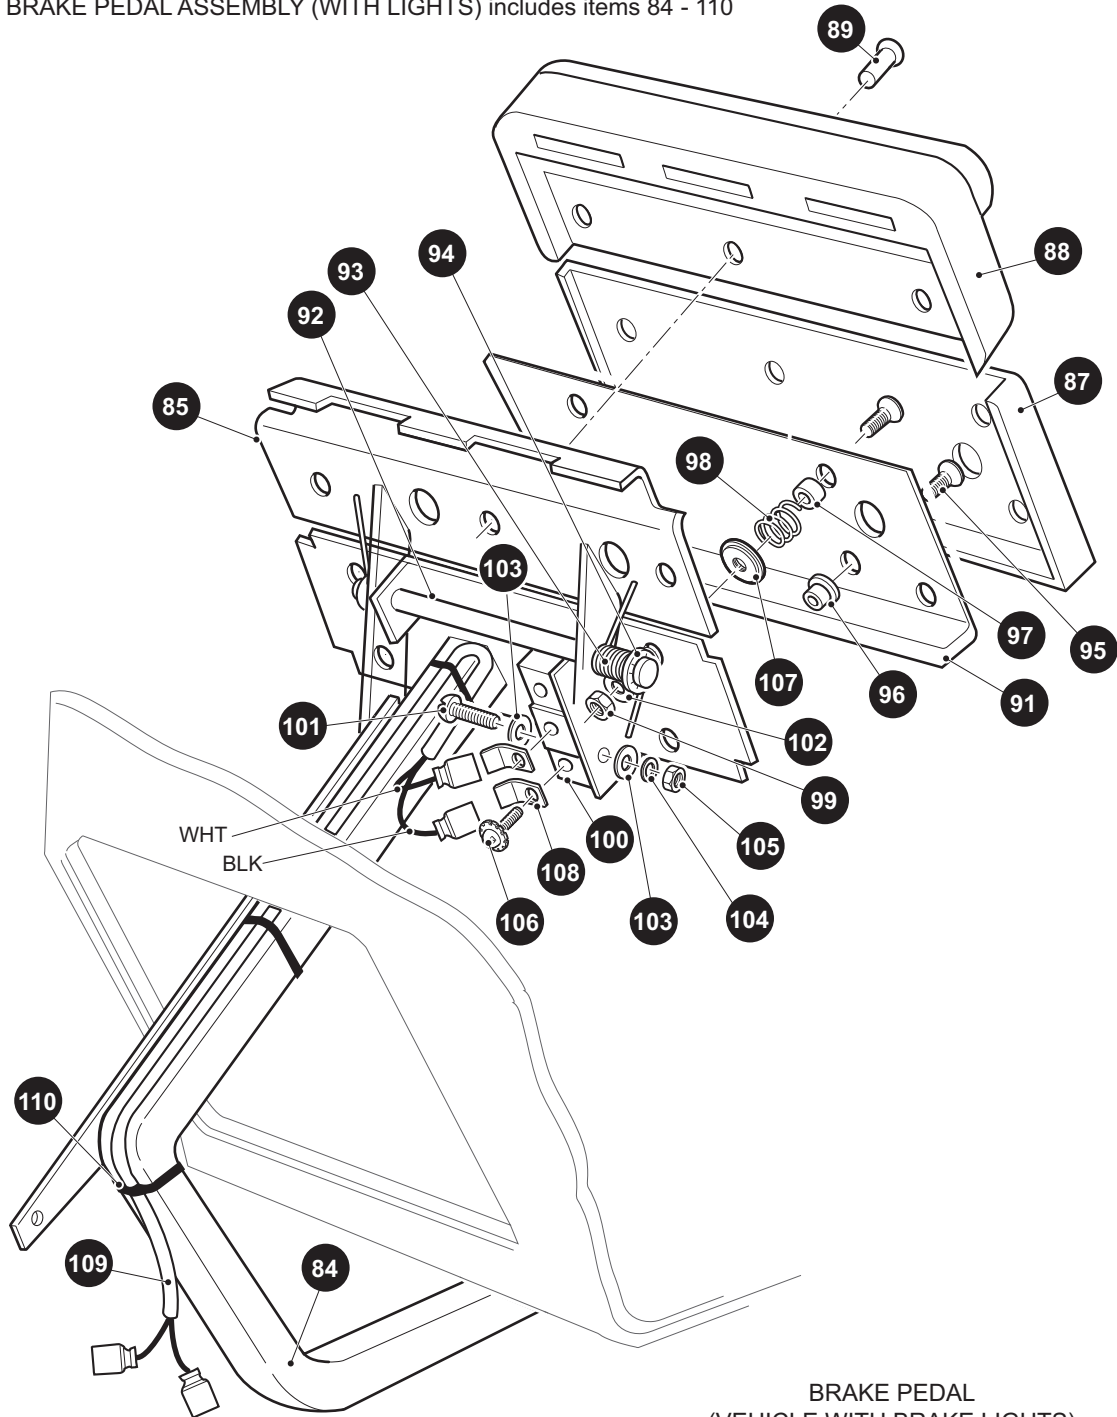

## BOTTOM PULL

- 53 BRAKE ASSEMBLY, DRIVER SIDE includes items 55 - 60, 63
- 54 BRAKE ASSEMBLY, PASSENGER SIDE includes items 55 - 60, 64
- 71 BRAKE DRUM ASSEMBLY includes items 72 & 73

### Adjuster Assembly

83 BRAKE PEDAL ASSEMBLY (WITH LIGHTS) includes items 84 - 110

BRAKE PEDAL  
(VEHICLE WITH BRAKE LIGHTS)

ITEM	PART NO.	1 2 3 4 5	DESCRIPTION	QTY.
1	70612G02		BRAKE PEDAL ASSEMBLY (WITHOUT BRAKE LIGHTS) (INCLUDES ITEMS 2 - 10).....	1
2	70681G01		TORSION SPRING .....	2
3	70682G01		PIVOT PIN .....	1
4	01071G01		PUSHNUT, 5/16" .....	2
5	70259G02		BRAKE PEDAL .....	1
6	70611G02		PARK BRAKE PEDAL.....	1
7				
8	70257G01		SERVICE BRAKE PAD .....	1
9	70256G01		PARK BRAKE PEDAL PAD .....	1
10	16409G1		OVAL RIVET, 3/16" X 7/16" LG .....	9
11				
12	70582G01		SHOULDER BOLT (SS), 3/8" - 16 X 4" LG .....	1
13	70581G01		ACETAL FLANGED BUSHING .....	2
14	70676G01		TORSION SPRING .....	1
15	00643G1		FLAT WASHER, 3/8" .....	1
16	11098G5		LOCK NUT, 3/8" - 16 .....	1
17				
18	01038G01		SWAGEFORM SCREW, 1/4" - 20 (NOT ILLUSTRATED) .....	1
19				
20	12416G2		NYLON WEDGE LOCK CLAMP, 10" (NOT ILLUSTRATED) .....	AR
21				
22				
23				
24	28083G01		BRAKE COMPENSATOR BUMPER .....	2
25	624690		BRAKE CABLE, 37.06" (DRIVER SIDE) .....	1
26	624691		BRAKE CABLE, 46.81" (PASSENGER SIDE) .....	1
27				
28	01111G01		RETAINING RING (SS), 13/32" .....	4
29				
30	10386G3		CLEVIS PIN, 5/16" X 13/16" LG .....	3
31	10387G3		COTTER PIN, 3/32" X 3/4" LG .....	3