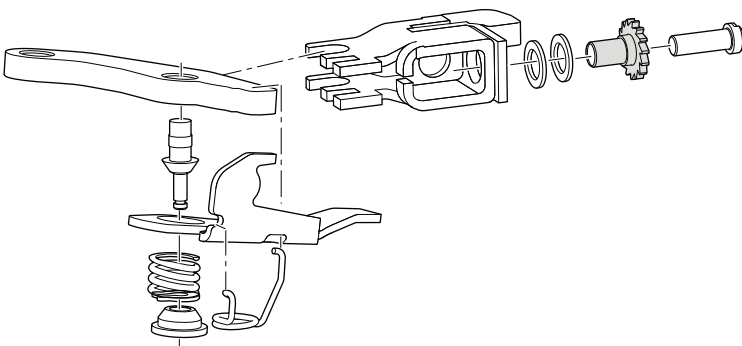

## BOTTOM PULL

- 53 BRAKE ASSEMBLY, DRIVER SIDE includes items 55 - 60, 63
- 54 BRAKE ASSEMBLY, PASSENGER SIDE includes items 55 - 60, 64
- 71 BRAKE DRUM ASSEMBLY includes items 72 & 73

### Adjuster Assembly

83 BRAKE PEDAL ASSEMBLY (WITH LIGHTS) includes items 84 - 110

BRAKE PEDAL  
(VEHICLE WITH BRAKE LIGHTS)

ITEM	PART NO.	1 2 3 4 5	DESCRIPTION	QTY.
1	70612G02		BRAKE PEDAL ASSEMBLY (WITHOUT BRAKE LIGHTS) (INCLUDES ITEMS 2 - 10).....	1
2	70681G01		TORSION SPRING .....	2
3	70682G01		PIVOT PIN .....	1
4	01071G01		PUSHNUT, 5/16" .....	2
5	70259G02		BRAKE PEDAL .....	1
6	70611G02		PARK BRAKE PEDAL.....	1
7				
8	70257G01		SERVICE BRAKE PAD .....	1
9	70256G01		PARK BRAKE PEDAL PAD .....	1
10	16409G1		OVAL RIVET, 3/16" X 7/16" LG .....	9
11				
12	70582G01		SHOULDER BOLT (SS), 3/8" - 16 X 4" LG .....	1
13	70581G01		ACETAL FLANGED BUSHING .....	2
14	70676G01		TORSION SPRING .....	1
15	00643G1		FLAT WASHER, 3/8" .....	1
16	11098G5		LOCK NUT, 3/8" - 16 .....	1
17				
18	01038G01		SWAGEFORM SCREW, 1/4" - 20 (NOT ILLUSTRATED) .....	1
19				
20	12416G2		NYLON WEDGE LOCK CLAMP, 10" (NOT ILLUSTRATED) .....	AR
21				
22				
23				
24	28083G01		BRAKE COMPENSATOR BUMPER .....	2
25	624690		BRAKE CABLE, 37.06" (DRIVER SIDE) .....	1
26	624691		BRAKE CABLE, 46.81" (PASSENGER SIDE) .....	1
27				
28	01111G01		RETAINING RING (SS), 13/32" .....	4
29				
30	10386G3		CLEVIS PIN, 5/16" X 13/16" LG .....	3
31	10387G3		COTTER PIN, 3/32" X 3/4" LG .....	3