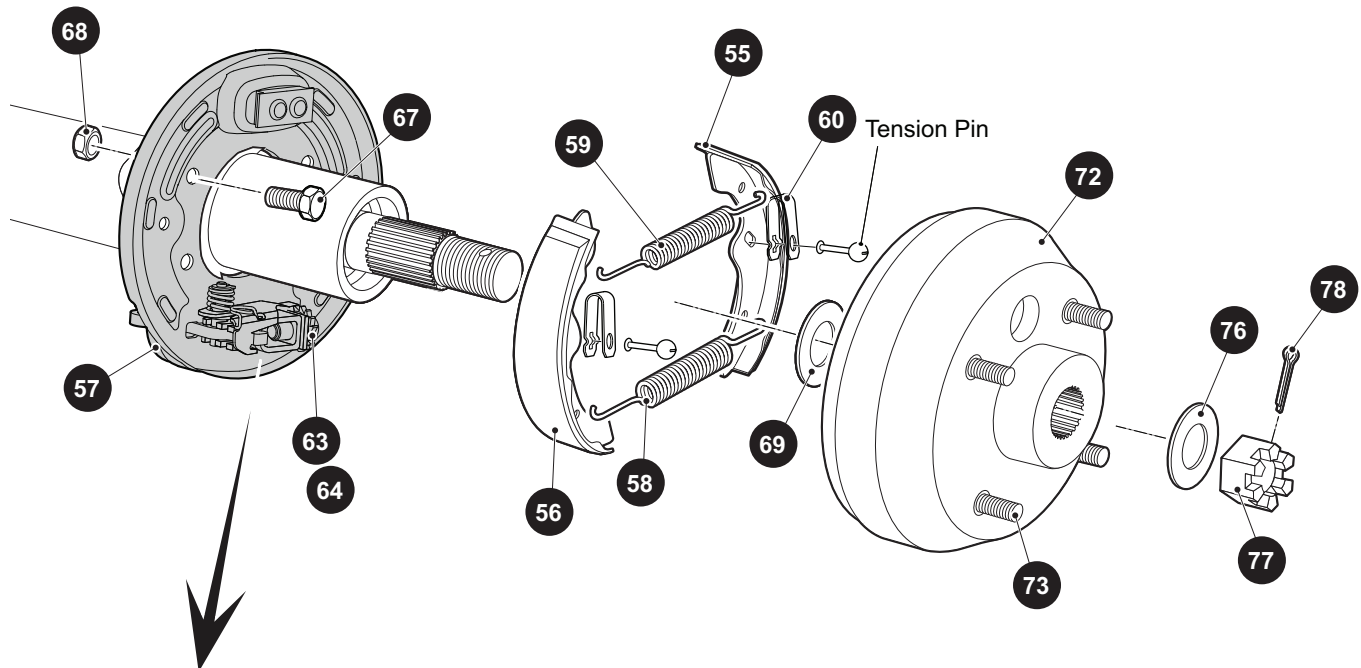

## BOTTOM PULL

- 53 BRAKE ASSEMBLY, DRIVER SIDE includes items 55 - 60, 63
- 54 BRAKE ASSEMBLY, PASSENGER SIDE includes items 55 - 60, 64
- 71 BRAKE DRUM ASSEMBLY includes items 72 & 73

### Adjuster Assembly

83 BRAKE PEDAL ASSEMBLY (WITH LIGHTS) includes items 84 - 110

BRAKE PEDAL  
(VEHICLE WITH BRAKE LIGHTS)

ITEM	PART NO.	1 2 3 4 5	DESCRIPTION	QTY.
1	70612G02		BRAKE PEDAL ASSEMBLY (WITHOUT BRAKE LIGHTS) (INCLUDES ITEMS 2 - 10).....	1
2	70681G01		TORSION SPRING .....	2
3	70682G01		PIVOT PIN .....	1
4	01071G01		PUSHNUT, 5/16" .....	2
5	70259G02		BRAKE PEDAL .....	1
6	70611G02		PARK BRAKE PEDAL.....	1
7				
8	70257G01		SERVICE BRAKE PAD .....	1
9	70256G01		PARK BRAKE PEDAL PAD .....	1
10	16409G1		OVAL RIVET, 3/16" X 7/16" LG .....	9
11				
12	70582G01		SHOULDER BOLT (SS), 3/8" - 16 X 4" LG .....	1
13	70581G01		ACETAL FLANGED BUSHING .....	2
14	70676G01		TORSION SPRING .....	1
15	00643G1		FLAT WASHER, 3/8" .....	1
16	11098G5		LOCK NUT, 3/8" - 16 .....	1
17				
18	01038G01		SWAGEFORM SCREW, 1/4" - 20 (NOT ILLUSTRATED) .....	1
19				
20	12416G2		NYLON WEDGE LOCK CLAMP, 10" (NOT ILLUSTRATED) .....	AR
21				
22				
23				
24	28083G01		BRAKE COMPENSATOR BUMPER .....	2
25	624690		BRAKE CABLE, 37.06" (DRIVER SIDE) .....	1
26	624691		BRAKE CABLE, 46.81" (PASSENGER SIDE) .....	1
27				
28	01111G01		RETAINING RING (SS), 13/32" .....	4
29				
30	10386G3		CLEVIS PIN, 5/16" X 13/16" LG .....	3
31	10387G3		COTTER PIN, 3/32" X 3/4" LG .....	3