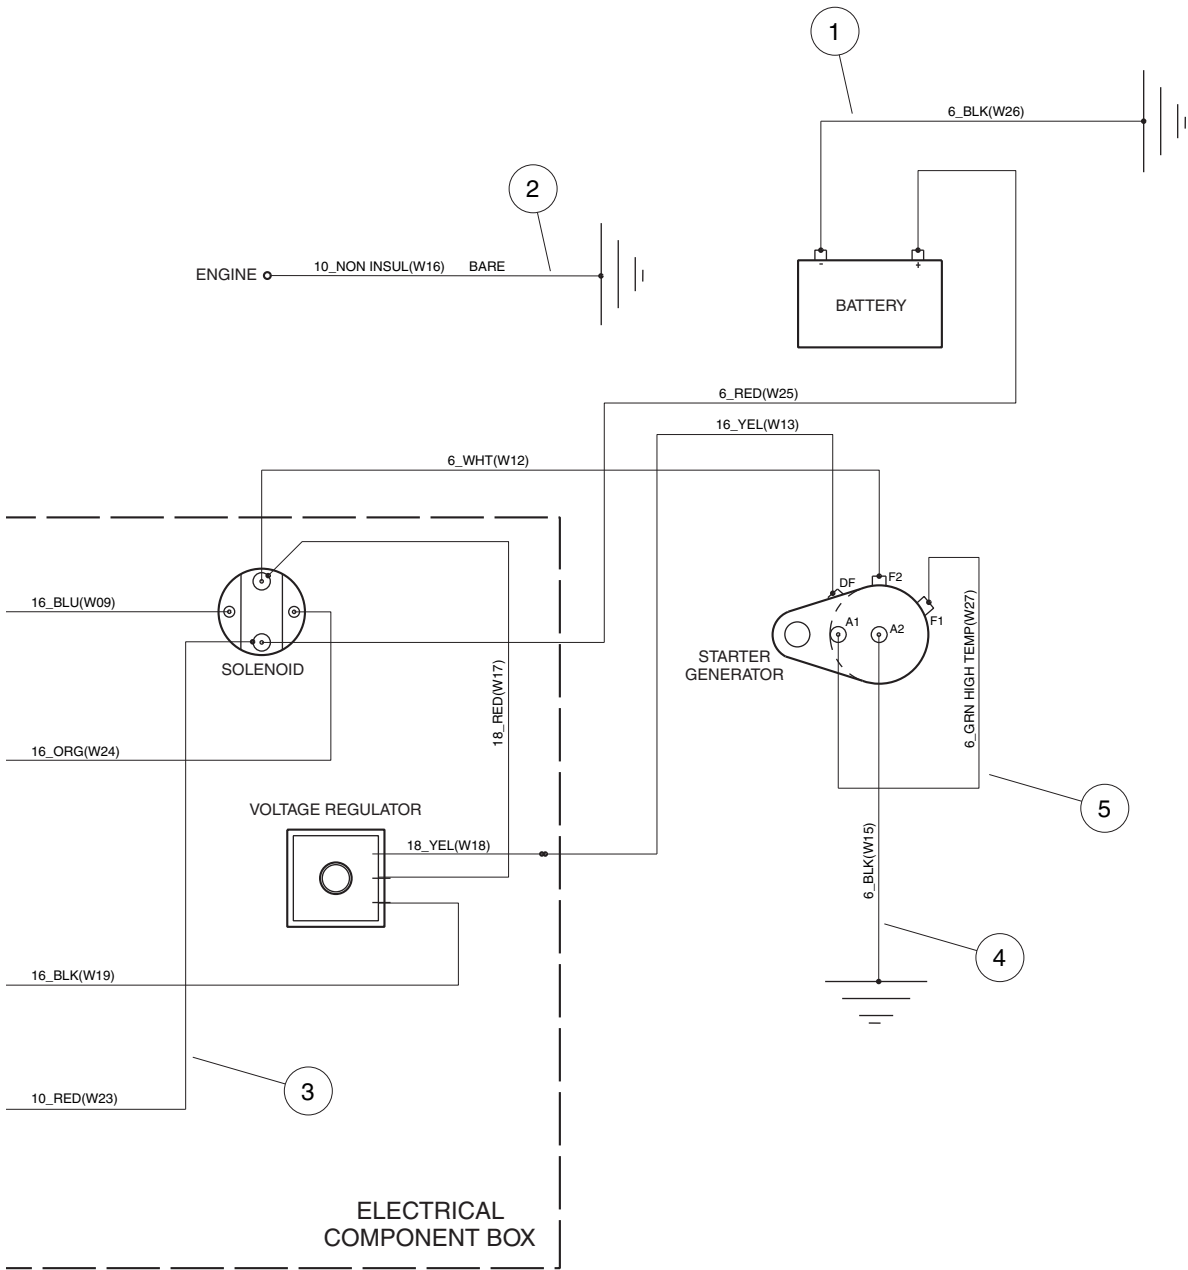

000468-001

000468-001

**6**

**G**

See previous two pages for illustration.

# WIRING

ITEM	PART NO.	DESCRIPTION	QTY
		1 2 3 4	
1	1012382	Wire Assy, #6 Black .....	1
2	1015332	Wire Assembly, #10, Uninsulated .....	1
3	1015737	Wire Assy, #10 Red .....	1
4	1015920	Ground Wire Assembly .....	1
5	101837301	Wire Assy, #6 Green .....	1
6	103332302	Assy Wire Harness Gas Ds Kit .....	1