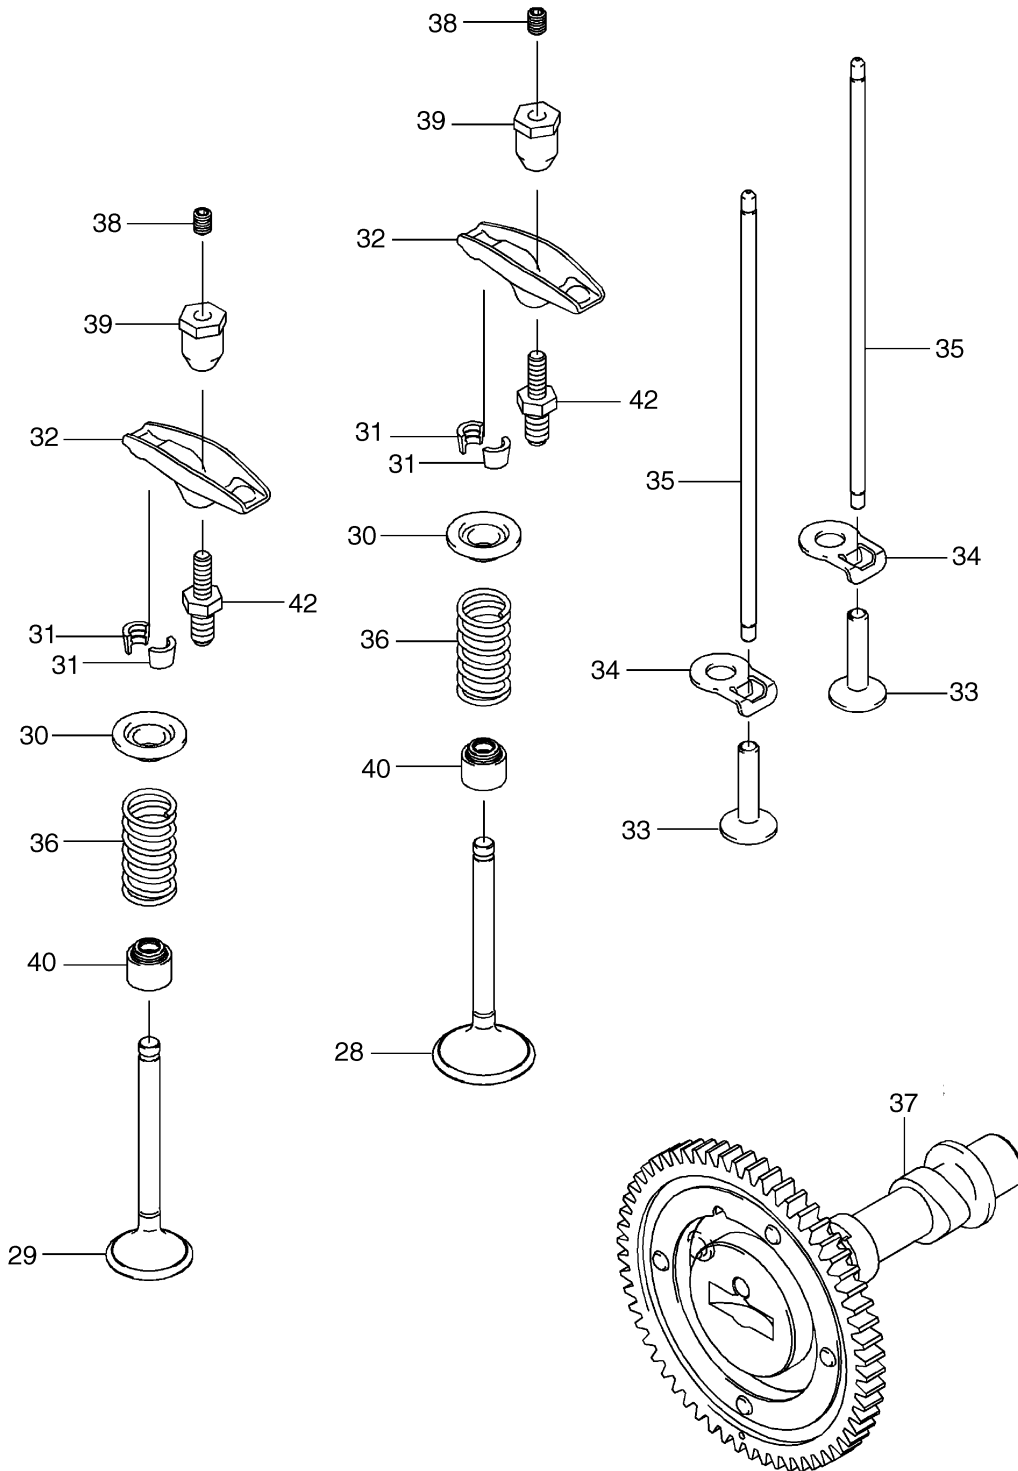

ILLUSTRATED PARTS BREAKDOWN

VALVE/CAMSHAFT

KAWIPB3

ILLUSTRATED PARTS BREAKDOWN

VALVE CAMSHAFT				
Item	Description	E-Z-GO Part Number	Quantity	
			GOLF	UTILITY
28	VALVE, INTAKE	603536	1	1
29	VALVE, EXHAUST	603537	1	1
30	RETAINER, VALVE SPRING	603538	2	2
31	COLLECT	603539	4	4
32	ARM, ROCKER	603540	2	2
33	TAPPET	603541	2	2
34	GUIDE, PUSH ROD	603542	2	2
35	ROD, PUSH	603543	2	2
36	SPRING, ENGINE VALVE	603544	2	2
37	CAMSHAFT-COMPLETE	607461	1	1
38	SCREW	603545	2	2
39	NUT	603546	2	2
40	SEAL OIL	603547	2	2
41	SPRING (NOT SHOWN)	603548	1	1
42	BOLT	603549	2	2