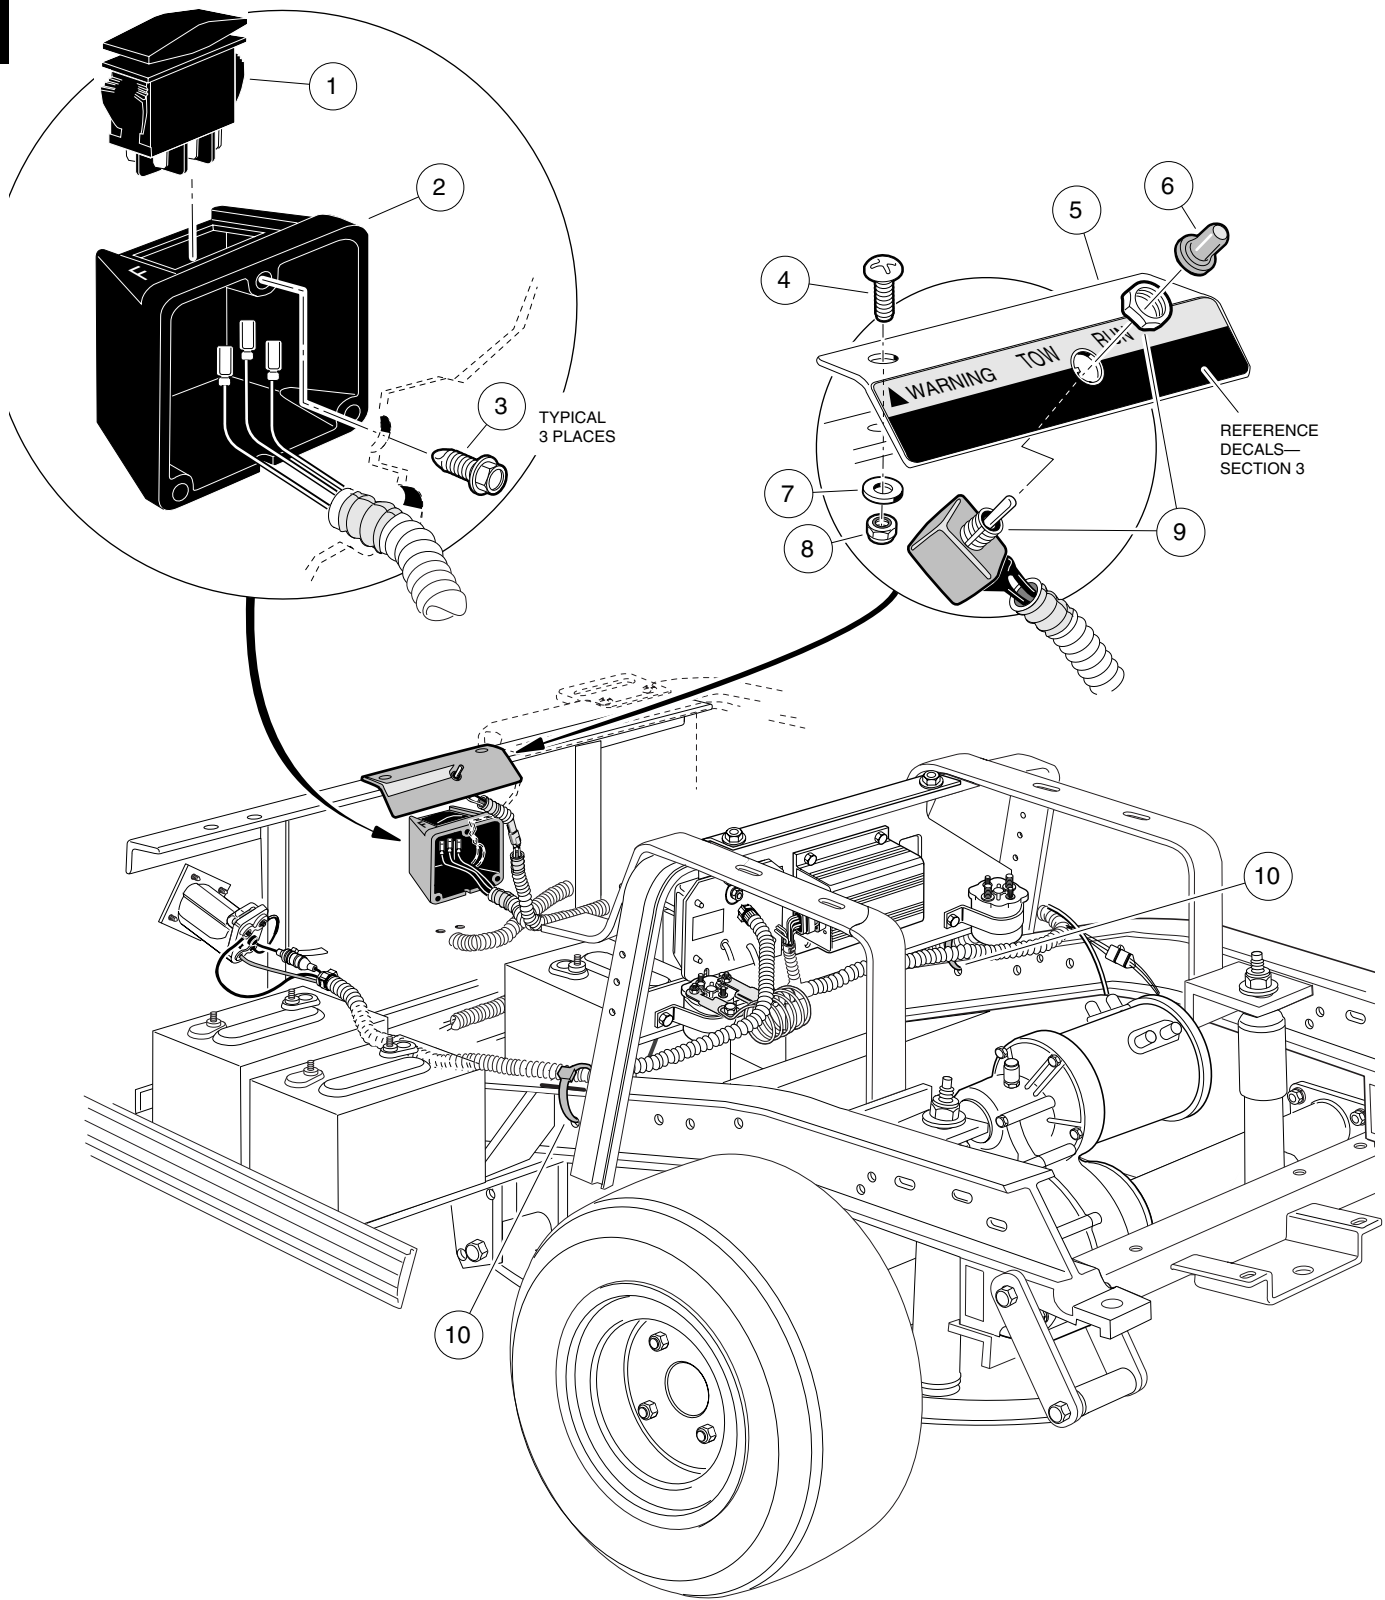

13
E

FORWARD AND REVERSE SWITCH, TOW SWITCH POWERDRIVE PLUS VEHICLE

ITEM	PART NO.	DESCRIPTION	QTY
		1 2 3 4	
1	1018560-01	SWITCH, FORWARD AND REVERSE	1
2	1018550-01	CASE, FORWARD AND REVERSE SWITCH	1
3	1018561-01	SCREW, HI-LO HEX HEAD, 1/4 - 15 x 1/2	3
4	0008248	SCREW, TRUSS PHILLIPS MACHINE, 1/4 - 20 x 3/4	2
5	1019225-01	BRACKET, TOW SWITCH	1
6	1019084-01	BOOT, TOW SWITCH	1
7	0000332	WASHER, FLAT, 1/4	2
8	0008233	NUT, NYLON LOCK, 1/4 - 20	2
9	1019081-01	SWITCH, TOW	1
10	0008990	TIE, WIRE	A/R