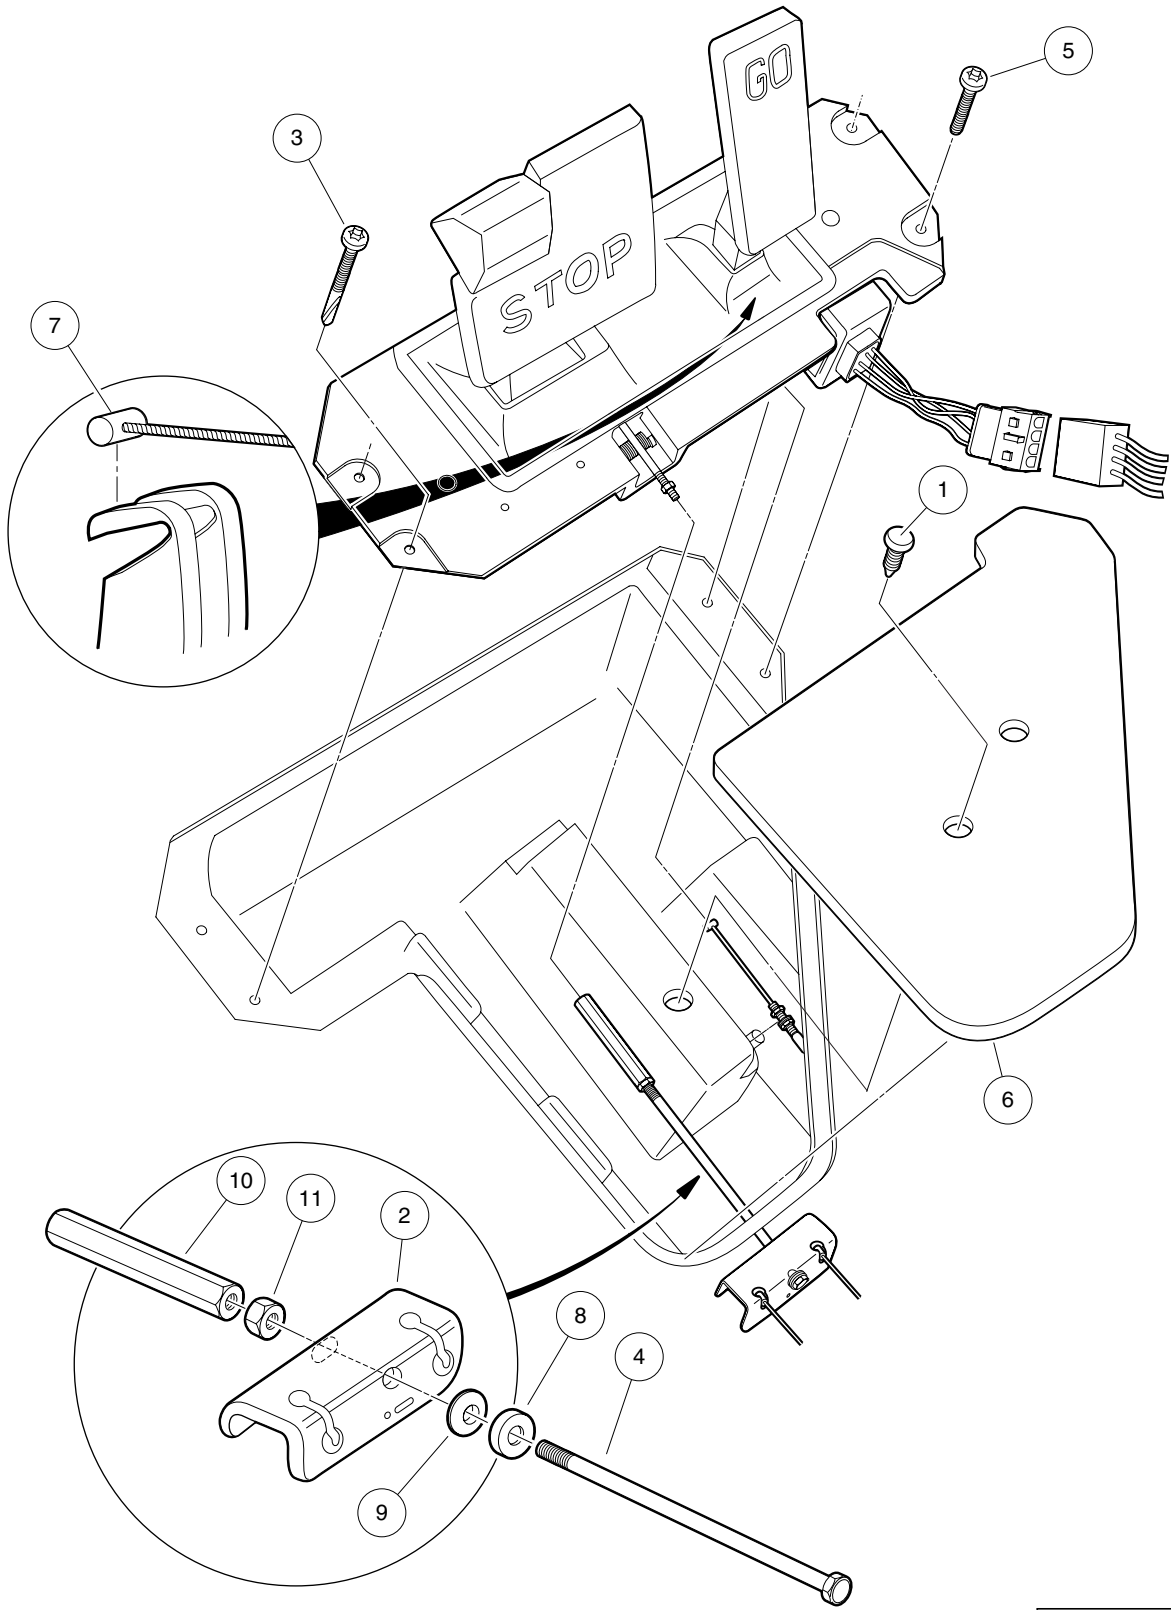

4
G
E

000443-001

PEDAL GROUP CONNECTIONS – GASOLINE VEHICLE

ITEM	PART NO.	DESCRIPTION	QTY
		1 2 3 4	
1	1010434	Barrel - Plastic	1
2	101990802	Equalizer Bracket	1
3	102292201	Screw-1/4-20x1.25 Torx Pn Hdsd	2
4	102297901	Bolt, 5/16-18 X 7.375, Hex	1
5	102298030	Screw, K80x30, Torx Pn Hd Pt	2
6	102500801	Plate - Floor Cover	1
7	102513102	Cable, Acc, Snap-in	1
8	102551901	Washer, 5/16, Self Comp, Cup	1
9	102552001	Washer, 5/16, Self Comp, Cone	1
10	102594301	Nut, 5/16-18, Hex Adjusting -l	1
11	1242	Nut, 5/16-18 Hex	1