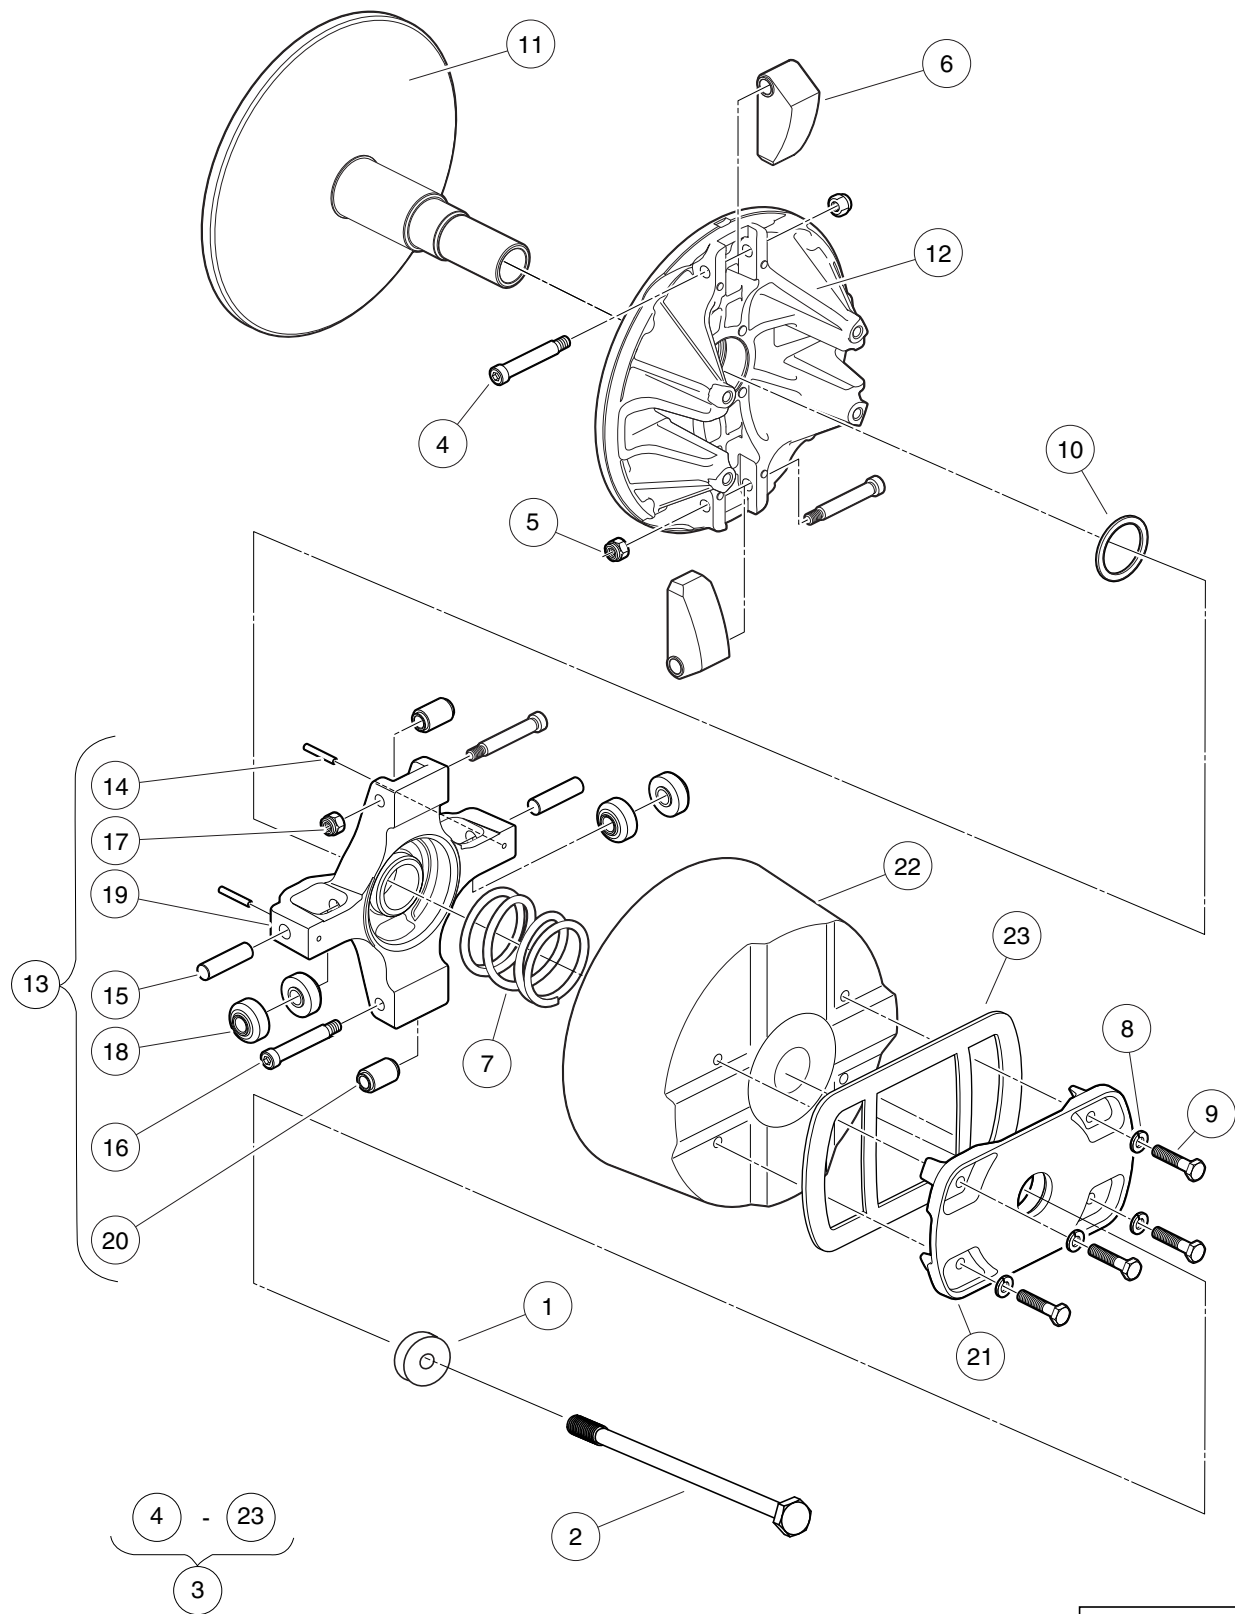

12

G

D

DRIVE CLUTCH – GASOLINE VEHICLES

ITEM	PART NO.	DESCRIPTION	QTY
		1 2 3 4	
1	102385601	Washer, Stepped	1
2	102490001	Bolt, M10x1.25x200 Loctite	1
3	103185401	Clutch, 4x4, Gas, W/cover (includes items 4 through 23)	1
4	102690501	Screw, Shlder Hex, .312 X 1.75	2
5	102690701	Nut, Lock Hex, 1/14-20, Flexlc	2
6	102691001	Sub Assy, Wt Clutch, Gas	2
7	102691401	Spring, Compression, Primary	1
8	N/A	Washer, Lock, H-Spring, 1/4	4
9	102691701	Screw, Cap, Hex Hd, 1/4 X 1.25	4
10	102691801	Shim, 1.63 X 1.33	A/R
11	N/A	Subassembly, Drive Clutch	1
12	N/A	Subassembly, Moveable, Drive Clutch	1
13	N/A	Spider Subassembly (Gasoline) (includes items 14 through 20)	1
14	102690201	Pin, Spring Slotted, 1.25 X 1.0	2
15	102690301	Pin, Dowel, .375 X 1.50	2
16	102690501	Screw, Shlder Hex, .312 X 1.75	2
17	102690701	Nut, Lock Hex, 1/14-20, Flexlc	2
18	102691901	Roller, Torque, Gas	4
19	N/A	Spider, Drive Clutch	1
20	102839401	Sub Assy, Roller Weight	2
21	N/A	Cover, Drive Clutch	1
22	103185801	Cover, Clutch, 4x4	1
23	103185901	Gasket, Cover, Clutch, 4x4	1

12

G

D