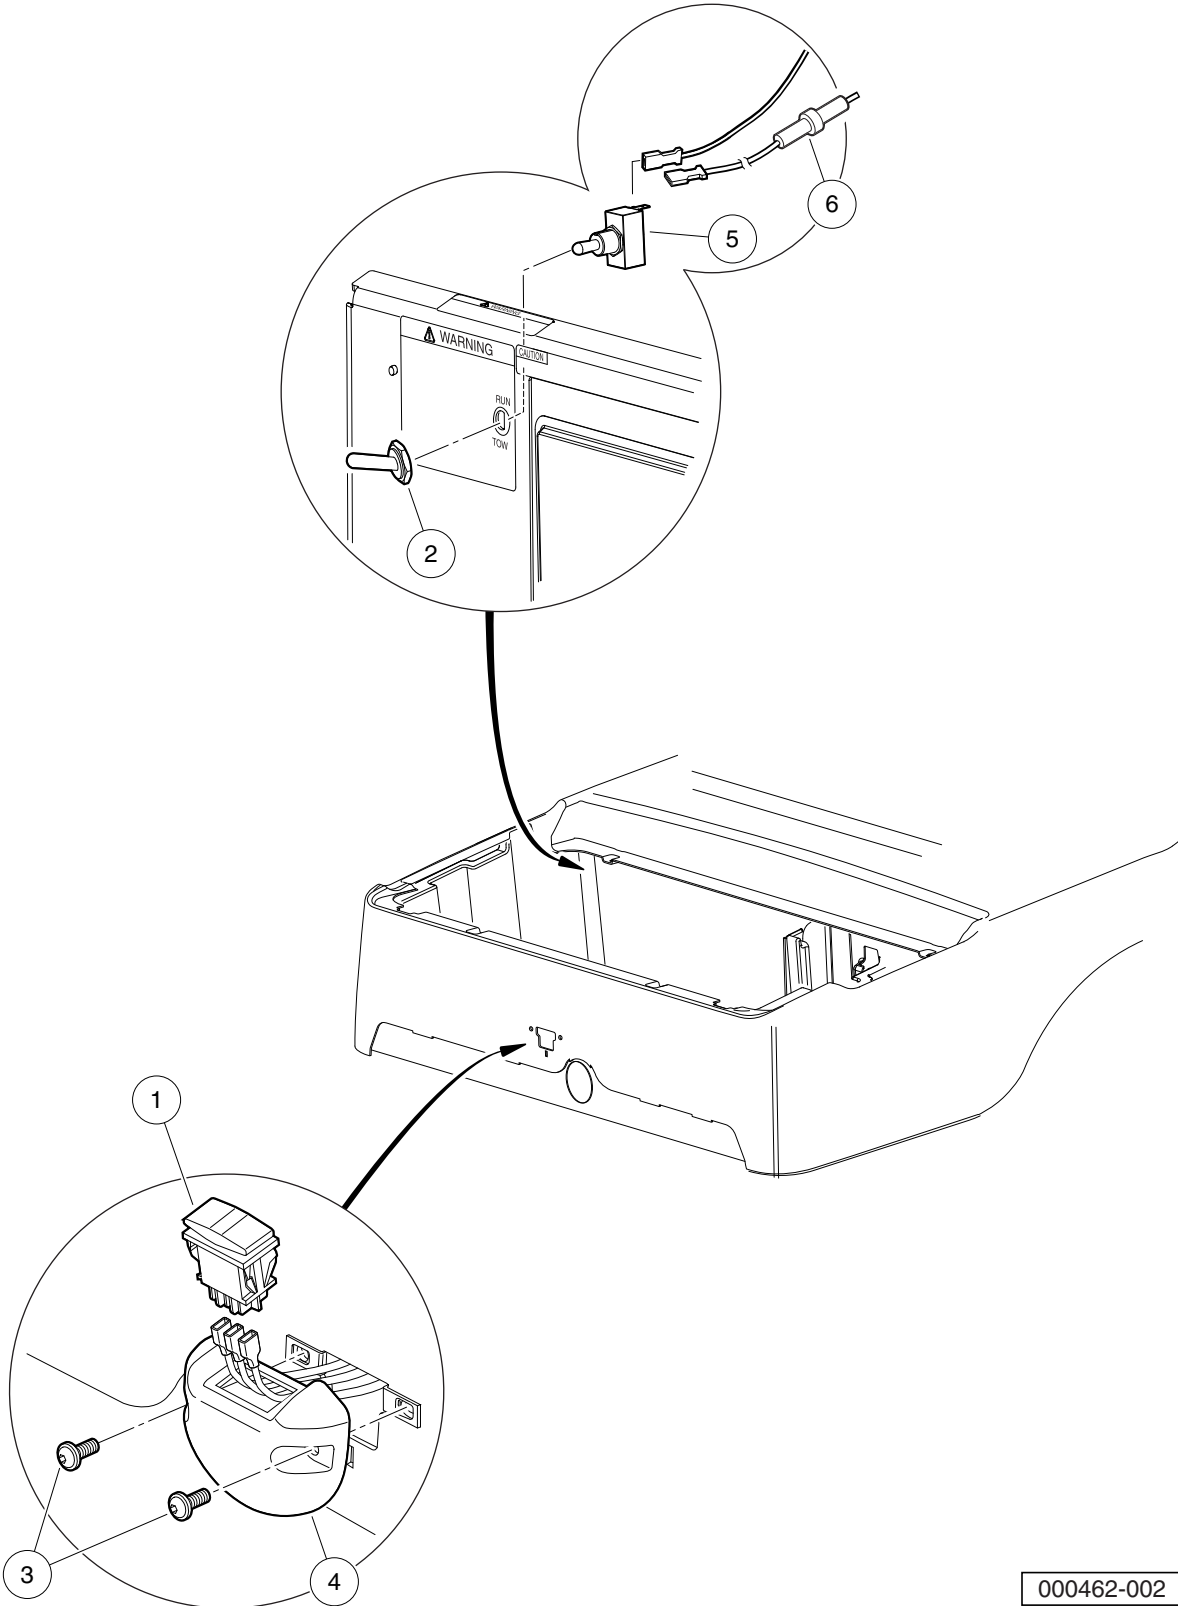

13

E

000462-002

FORWARD/REVERSE SWITCH AND TOW/RUN SWITCH

ITEM	PART NO.	DESCRIPTION	QTY
		1 2 3 4	
1	101856001	Switch, Rocker, Double-Pole	1
2	101908401	Boot, Switch	1
3	102296920	Screw, M6, Torx Button Head, Sems	2
4	102508401	Housing, FNR Electric	1
5	102511101	Switch, Tow	1
6	102538601	15 Amp Fuse	1

13

E