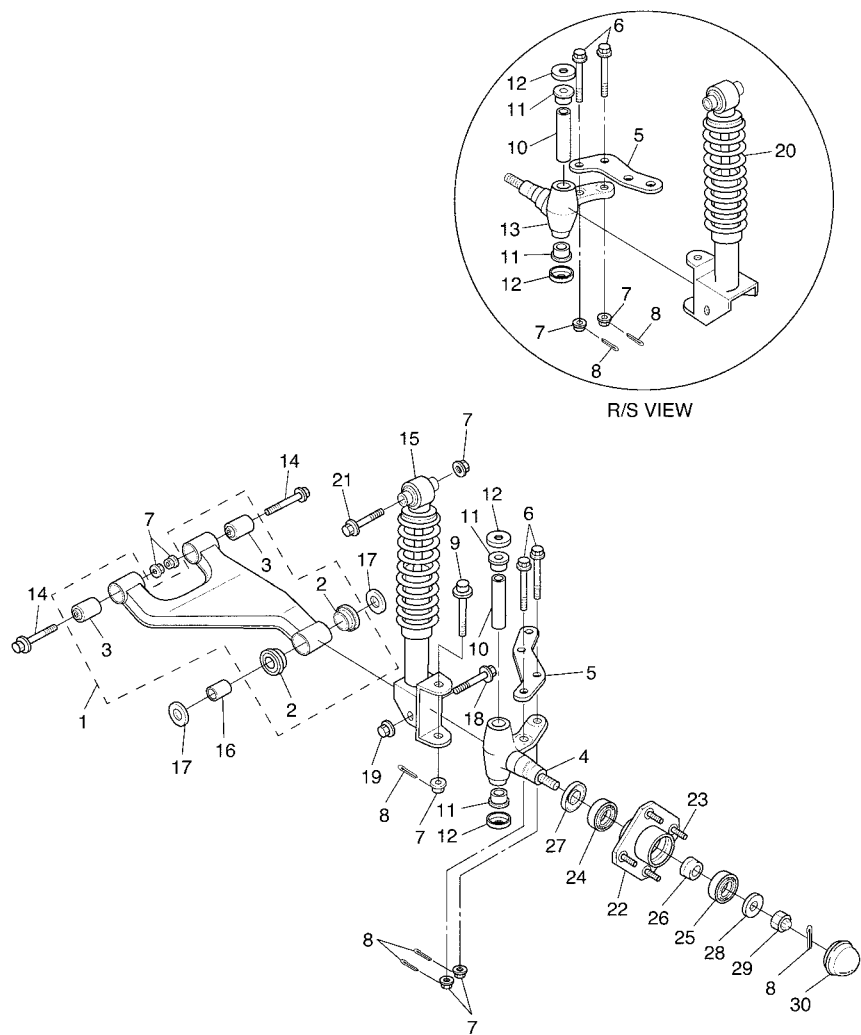

FIG. 13 FRONT SUSPENSION

JW11100-E130

REF. NO.	PART NO.	DESCRIPTION	JW11				REMARKS
1	JU0-F3570-20	FRONT LOWER ARM COMP.	2				
2	90381-18001	.BUSH, SOLID	2				
3	2HR-23526-00	.BUSH	2				
4	JU0-F3511-00	KNUCKLE, STEERING 1	1				
5	JW1-F3512-00	ARM, KNUCKLE 1	2				
6	90105-10728	BOLT, FLANGE	4				
7	95607-10200	NUT, U FLANGE	12				
8	91401-25020	PIN, COTTER	8				
9	90105-10064	BOLT, FLANGE	2				
10	2NL-23448-00	SPACER	2				
11	90381-17067	BUSH, SOLID	4				
12	2NL-23517-00	COVER, THRUST 1	4				
13	JU0-F3521-00	KNUCKLE, STEERING 2	1				
14	90105-10890	BOLT, FLANGE	4				
15	JW1-F3350-00	SHOCK ABSORBER ASSY	1				
16	90387-12016	COLLAR	2				
17	401-22128-01	COVER, THRUST 1	4				
18	95817-12080	BOLT, FLANGE	2				
19	9561P-12100	NUT	2				
20	JW1-F3390-00	SHOCK ABSORBER ASSY 2	1				
21	95807-10065	BOLT, FLANGE	2				
22	JG5-WF511-10	HUB, FRONT	2				
23	90114-12800	BOLT, SERRATION	8				
24	93306-204X0	BEARING	2				
25	93306-005Y3	BEARING	2				
26	90387-241M7	COLLAR	2				
27	93102-30083	OIL SEAL	2				