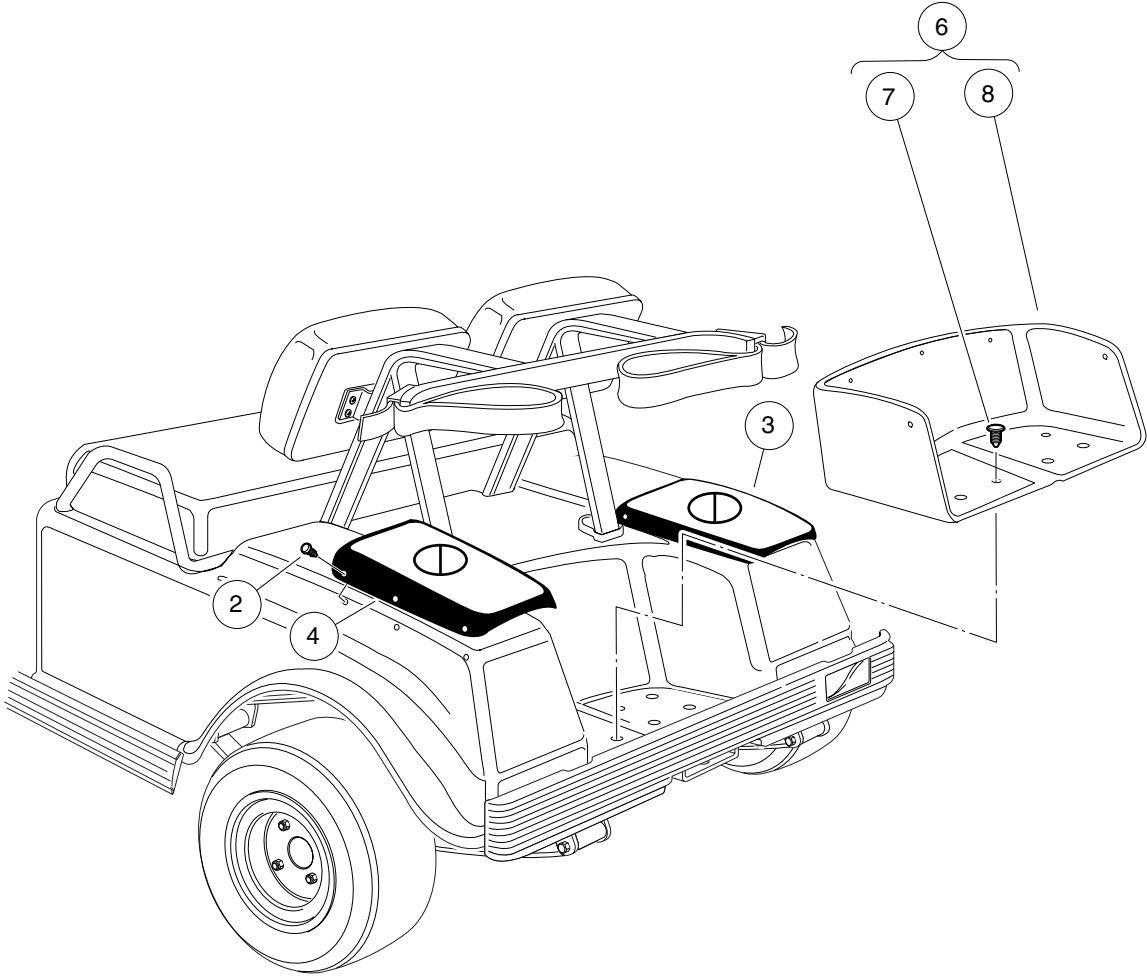

1
G
E

APM-000063-001

SCUFF GUARD AND BAGWELL PROTECTOR KITS

ITEM	PART NO.	DESCRIPTION	QTY
		1 2 3 4	
1	101706702	Scuff Guard Kit, TPO Body (includes items 2 through 5)	1
2	1010434	Barrel - Plastic	12
3	101776201	Scuff Guard Rh	1
4	101776301	Scuff Guard Lh	1
5	101779801	Instructions, Scuff Grd Instal	1
6	101768202	Bagwell Protector Kit (includes items 7 through 9)	1
7	1010434	Barrel - Plastic	9
8	1017267	Protector Bagwell	1
9	10176821	Instruction	1
10	101768204	Bagwell Protector - Ten Pack (includes items 11 through 13)	A/R
11	1010434	Barrel - Plastic	90
12	1017267	Protector Bagwell	10
13	10176821	Instruction	1