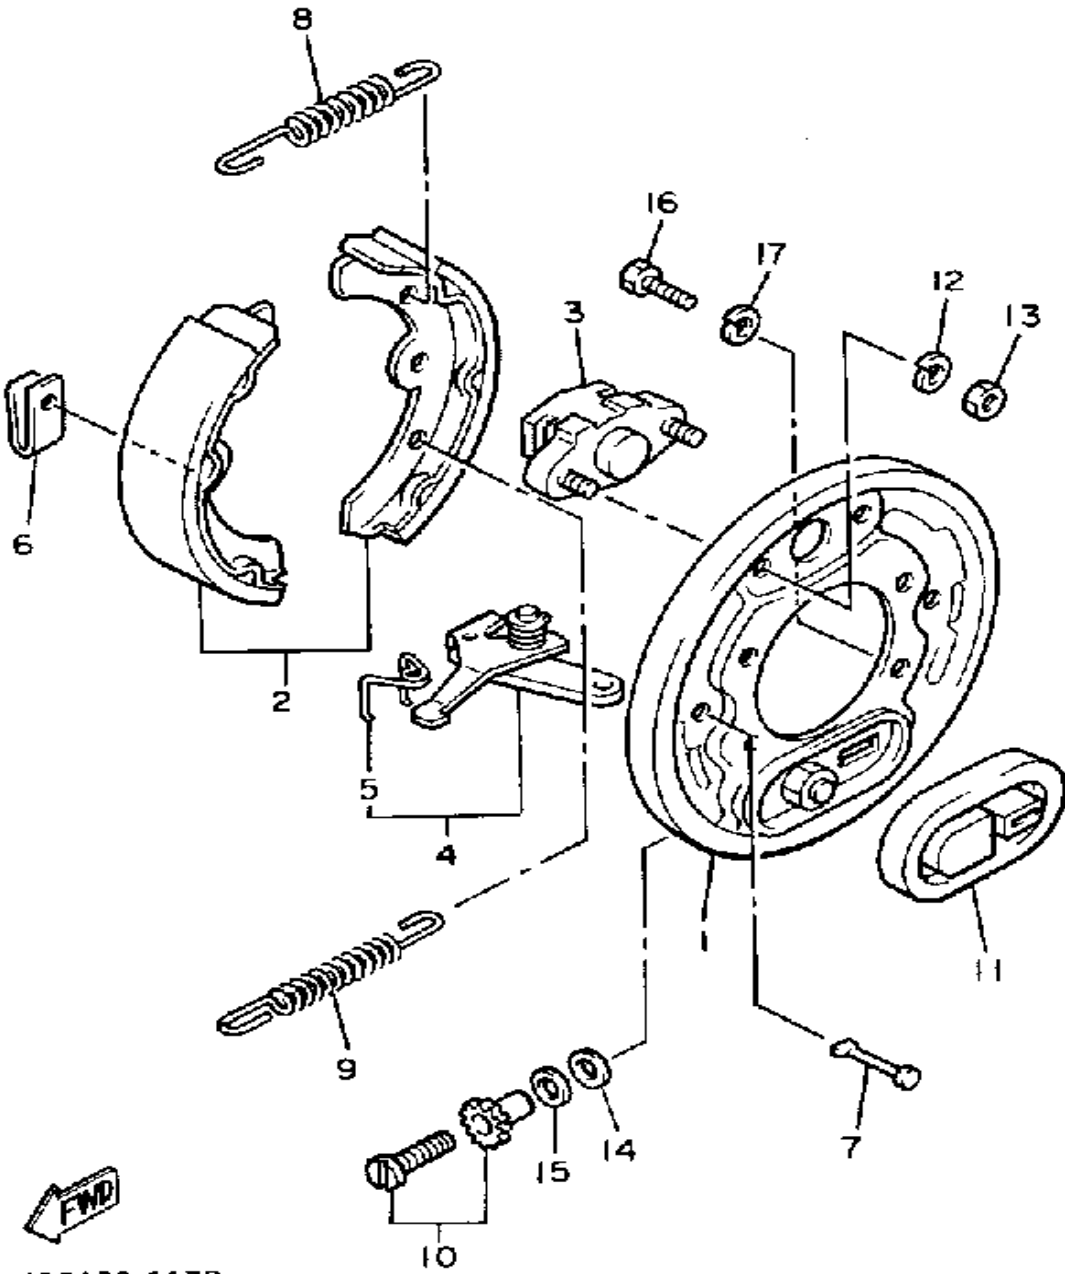

BRAKE 2

Ref. No.	Part Number	Description	Qty	Remarks
1	J17-27208-00-00	BACKING PLATE SUB ASSEMBLY 1 (R.H)	1	
2	J55-W2536-00-00	BRAKE SHOE SET	1	
3	J17-27206-00-00	ANCHOR BODY COMP.	1	
4	J38-27204-00-00	LEVER ASSEMBLY 1	1	
5	J55-25358-00-00	. SPRING LEVER	1	
6	J10-27281-00-00	SPRING, SHOE CLAMP	2	
7	J10-27282-00-00	PIN, SHOE HOLD DOWN	2	
8	90506-20281-00	SPRING, TENSION	1	
9	90506-26191-00	SPRING, TENSION	1	
10	J55-27270-00-00	ADJUSTER ASSEMBLY	1	
11	J10-27286-00-00	COVER, DUST	1	
12	92995-06100-00	WASHER, SPRING	2	
13	95380-06600-00	NUT	2	
14	90201-121H8-00	WASHER, PLATE	1	
15	90201-121H9-00	WASHER, PLATE	1	
16	97011-08016-00	BOLT	4	
17	92990-08100-00	WASHER	4	

JG5100-1170