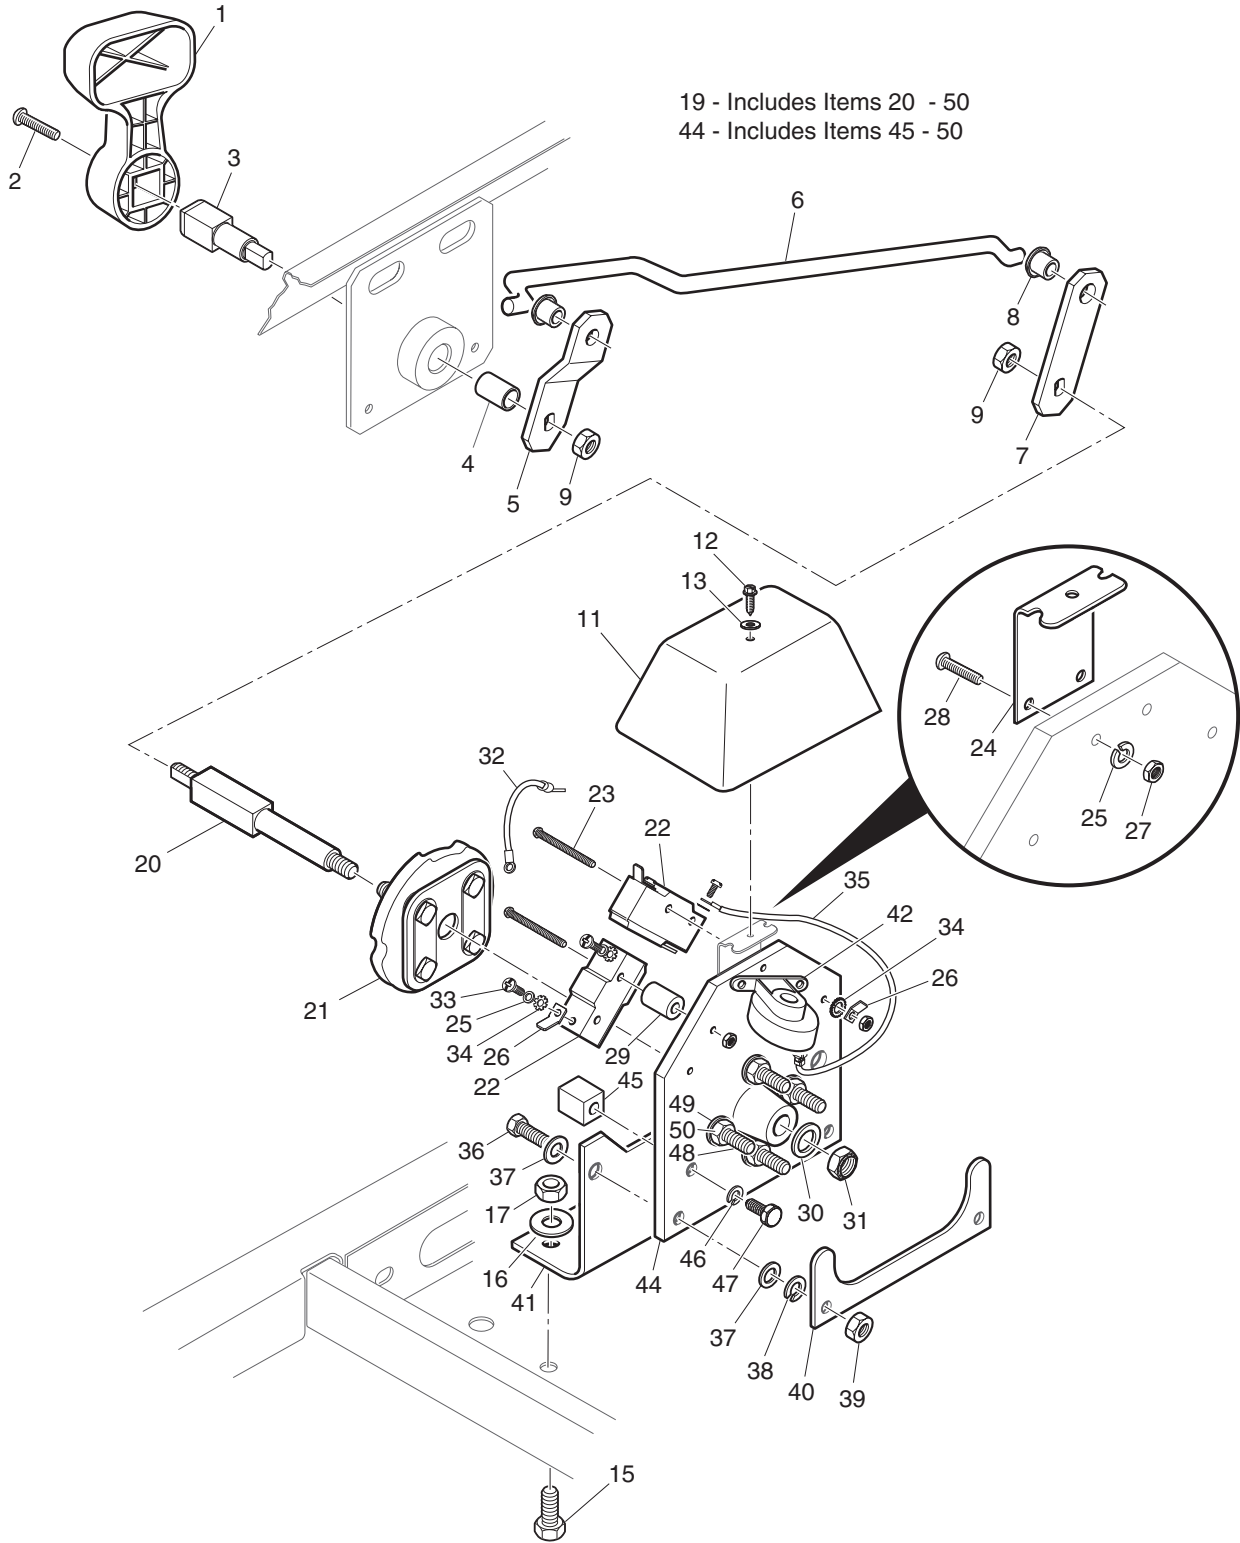

DIRECTION SELECTOR

*NOTE: For PDS Direction Selector See ELECTRICAL SYSTEM Section

Ref Dsl 1-1

DIRECTION SELECTOR

Where applicable, THE USE OF NON UL PARTS WILL VOID ANY UL LISTING.

When ordering parts, please specify the model and serial number of the product.

* Indicates a component that is not available as an individual part.

G** Indicates consult Customer Service Department for additional information.

ITEM	PART NO.	1 2 3 4 5	DESCRIPTION	QTY.
1	71205-G01		DIRECTION SELECTOR HANDLE.....	1
2	00740-G4		SCREW, #10 - 32 X 1/2" LG (STAINLESS STEEL).....	1
3	70233-G01		DIRECTION SELECTOR SHAFT	1
4	25664-G2		BUSHING	1
5	70334-G01		OFFSET SHIFT LINKAGE ARM	1
6	70313-G01		LINKAGE ROD.....	1
7	70232-G03		SHIFT LINKAGE ARM	1
8	22754-G3		BUSHING	2
9	14390-G1		LOCK NUT, 3/8 - 24	2
10				
11	73049-G01		DIRECTION SELECTOR COVER	1
12	00114-G6		SCREW, 1/4 - 14 X 3/4" LG	1
13	16469-G1		WASHER, 1/4"	1
14				
15	00438-G6		BOLT, 5/16 - 18 X 3/4" LG	2
16	00571-G2		WASHER, 5/16" (STAINLESS STEEL).....	2
17	11098-G6		LOCK NUT, 5/16 - 18 (STAINLESS STEEL)	2
18				
19	70578-G02		DIRECTION SELECTOR ASSEMBLY (INCLUDES ITEMS 20 - 50).....	1
20	73027-G01		DIRECTION SELECTOR SHAFT	1
21	12835-G1		CAM.....	1
22	10606-G2		MICRO SWITCH.....	2
23	00645-G7		SCREW, #6 - 32 X 2" LG	4
24	73048-G01		COVER BRACKET	1
25	00565-G3		LOCK WASHER, #6	6
26	14628-G1		PUSH ON MALE TERMINAL.....	3
27	00525-G5		NUT, #6 - 32	6
28	00645-G5		SCREW, #6 - 32 X 5/8" LG	2
29	12806-G1		SPACER	4
30	00560-G1		WASHER, 3/8"	1