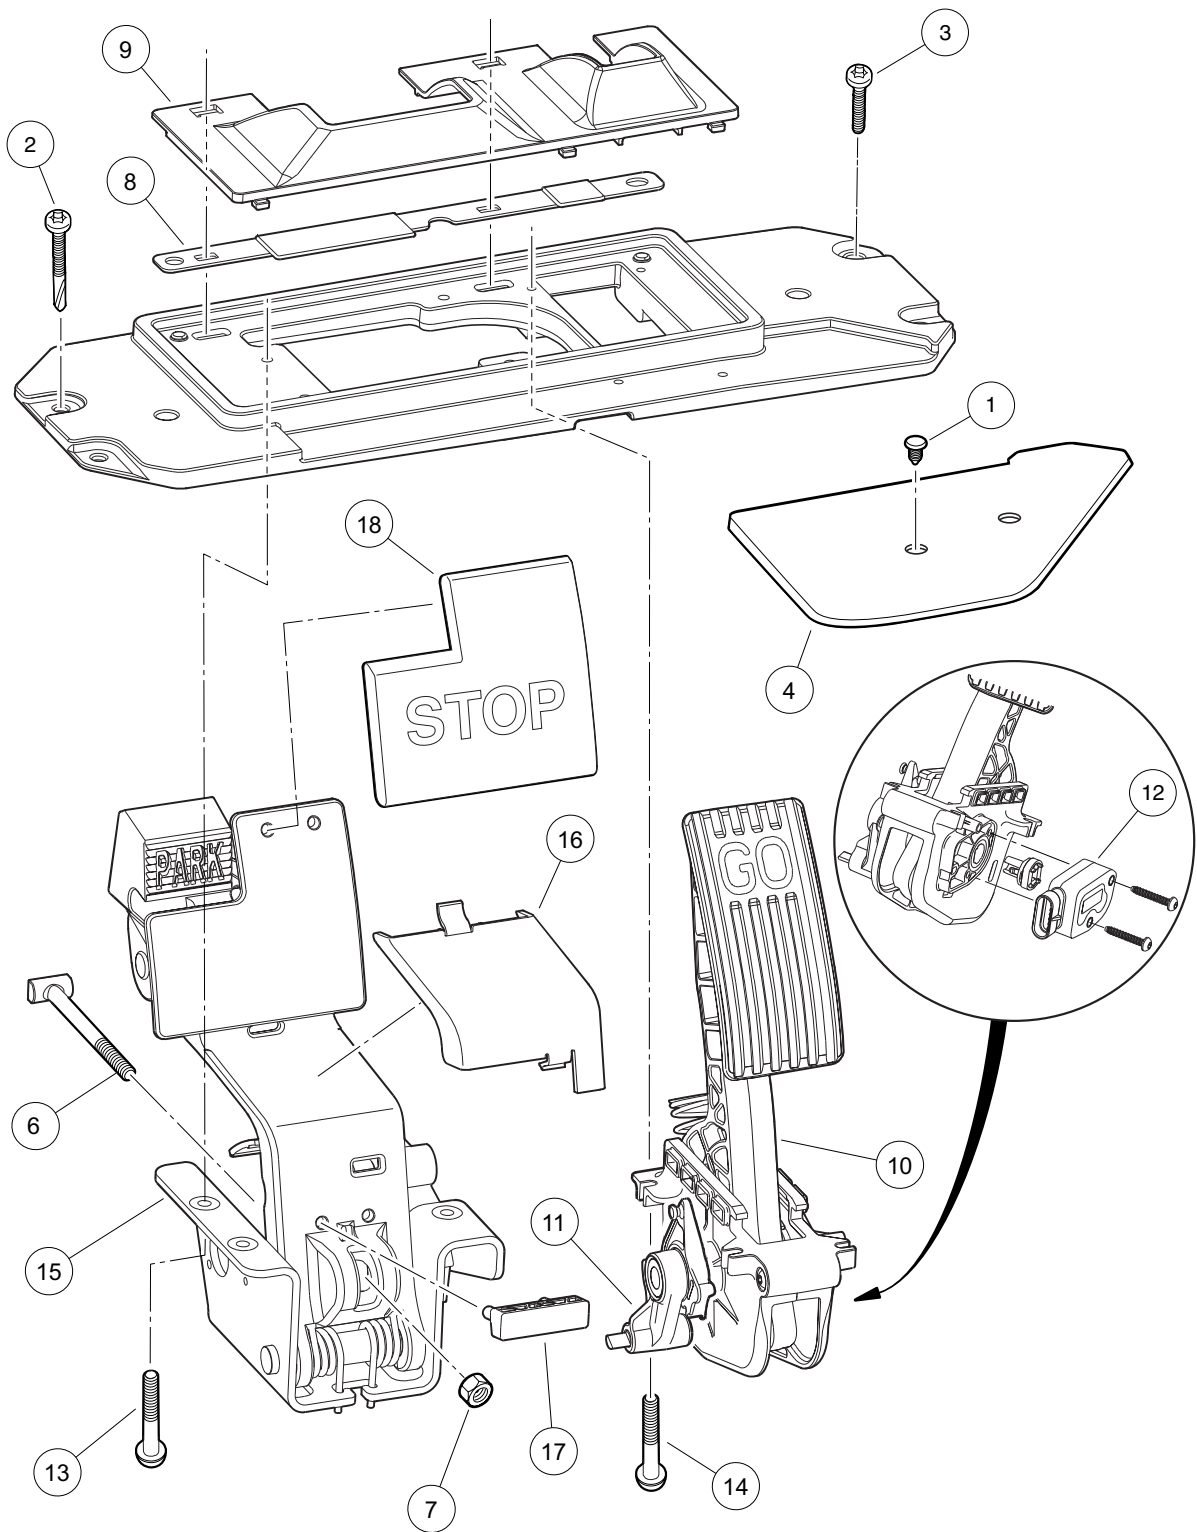

4
G
E

000487-015

PEDAL GROUP WITH SENSOR – GASOLINE VEHICLE

ITEM	PART NO.	DESCRIPTION	QTY
		1 2 3 4	
1	1010434	Barrel - Plastic	1
2	102292201	Screw-1/4-20x2.20 Tx Pn Hd Sd	2
3	102298030	Screw, K80x30, Torx Pn Hd Pt	2
4	102500801	Plate - Floor Cover	1
5	103974815	Asm, Pedal Set, Anodized, Service, Gas Vehicle (includes items 6 through 15)	1
6	102559401	Rod, Brake	1
7	102559701	Nut, Brake Rod	1
8	102594801	Shield, Debris Aux	1
9	102594901	Shield, Debris Primary	1
10	102595502	Asm, Accel. Pedal/Throttle, Anodized, Gas Vehicle (includes items 11 and 12)	1
11	103777601	Asm, Park Brake Release, Anodized	1
12	N/A	Throttle Sensor	1
13	102595901	Screw, M6x1.0x17 Ph, Taptite	4
14	102596001	Screw, M5x0.8x18 Ph, Taptite	4
15	103974901	Asm, Brake Pedal, Anodized (includes items 16 through 18)	1
16	102595201	Cover, Brake	1
17	102595301	Upstop, Brake	1
18	102595401	Pad, Brake	1