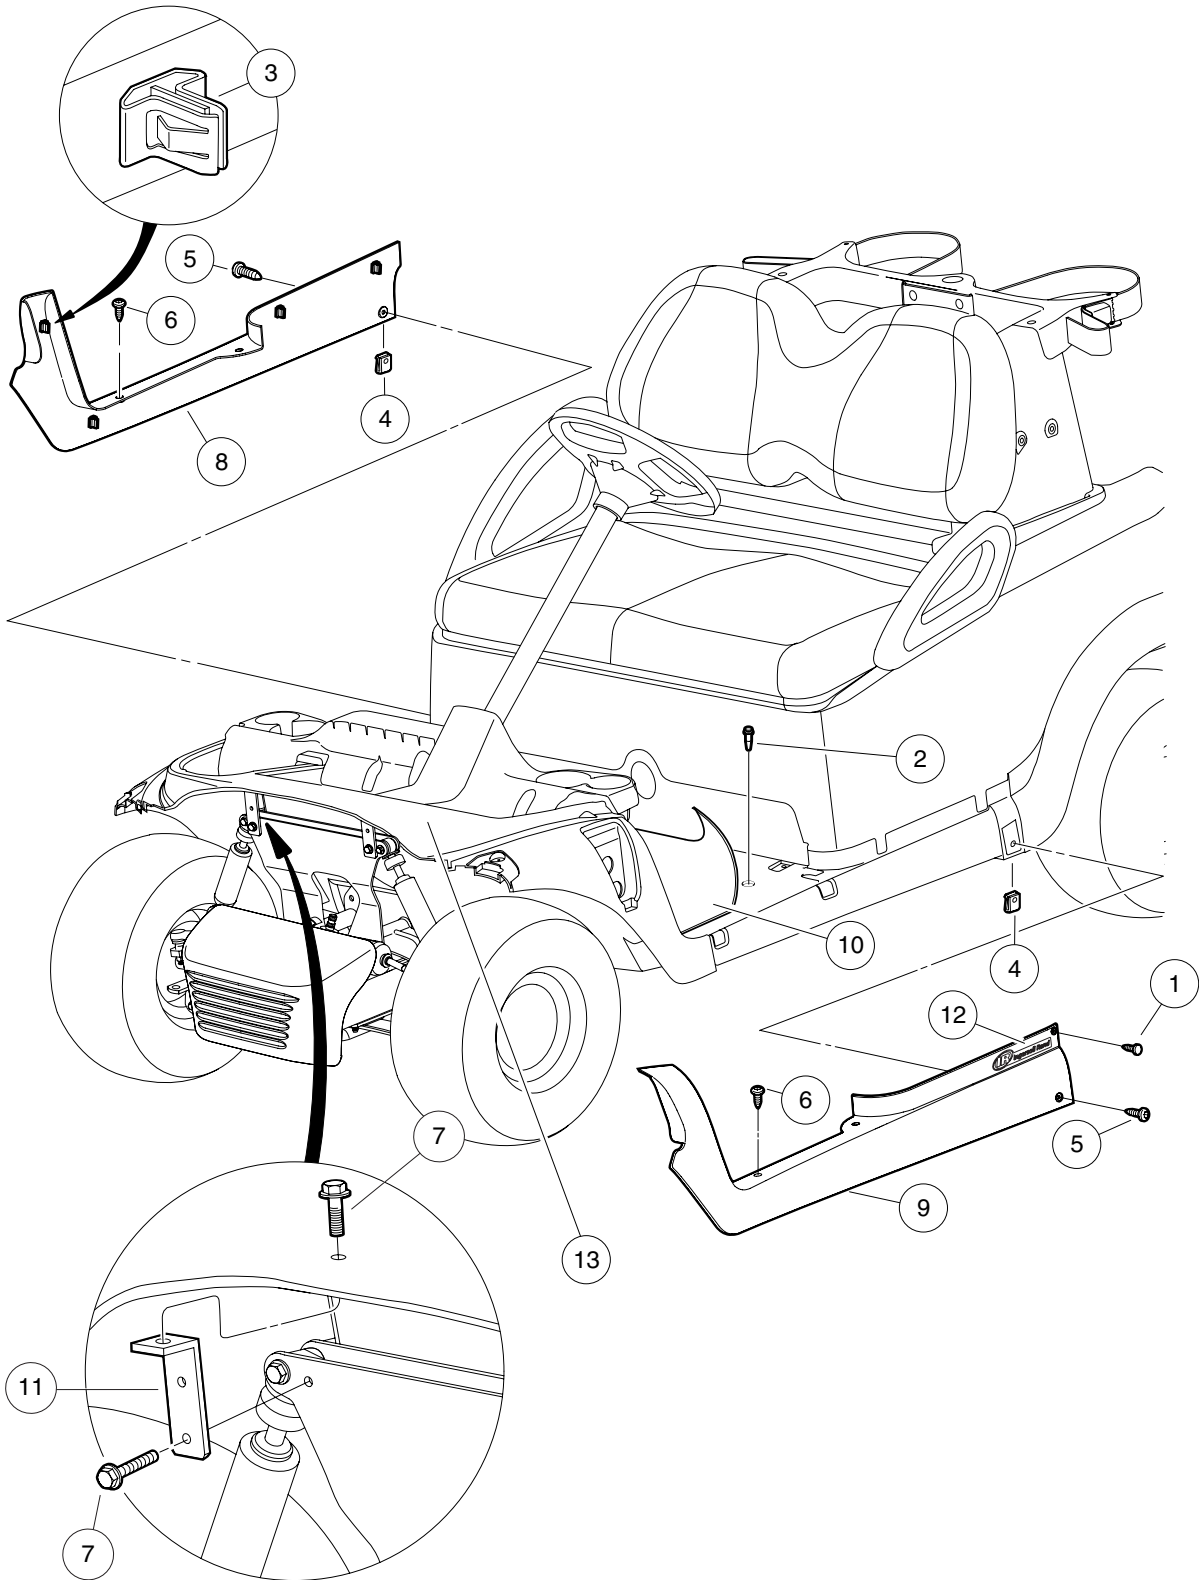

1
G
E

000497-001

FLOOR MAT, RETAINER, AND FRONT UNDERBODY – STYLE B

ITEM	PART NO.	DESCRIPTION	QTY
		1 2 3 4	
1	1010434	Barrel - Plastic	2
2	102292356	Screw-1/4-20x56 Hwh Self Drill	3
3	102292701	Clip-body-trim	8
4	102296601	U-nut, M6-1.0 Prev Torque	2
5	102296920	Screw, M6 Torx Bttn Hd Sems	2
6	102298020	Screw, K80x20, Torx Pn Hd Pt	4
7	102298716	M8-1.25x16 Taptite	4
8	102302504	Retainer Asm-floormat Rh, Blk	1
9	102302604	Retainer Asm-floormat Lh, Blk	1
10	102504802	Floormat, Precedent	1
11	102521901	Bracket-clamshell	2
12	102523901	Decal, IR/Club Car	2
13	****	Asm-front Underbody, Black	1
<p style="margin-left: 40px;">**** Special order item available upon request.</p> <p style="margin-left: 40px;">Note: Underbody-style B should be used with dash-style B only.</p>			