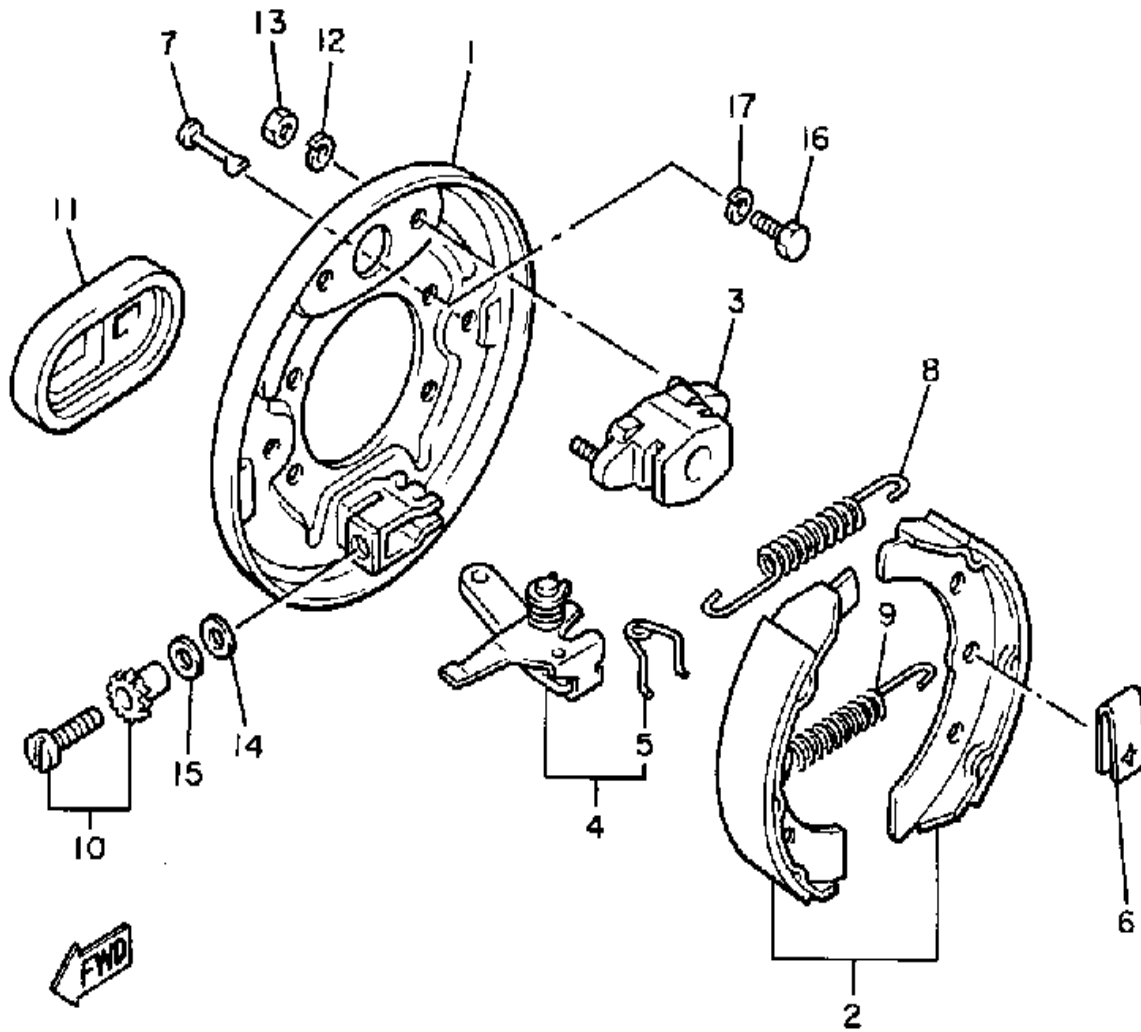

BRAKE 3

JG5100-1160

Ref. No.	Part Number	Description	Qty	Remarks
1	J17-27209-00-00	BACKING PLATE SUB ASSEMBLY 2 (L.H)	1	
2	J55-W2536-00-00	BRAKE SHOE SET	1	
3	J17-27206-00-00	ANCHOR BODY COMP.	1	
4	J38-27205-00-00	LEVER ASSEMBLY 2	1	
5	J55-25357-00-00	. SPRING, LEVER	1	
6	J10-27281-00-00	SPRING, SHOE CLAMP	2	
7	J10-27282-00-00	PIN, SHOE HOLD DOWN	2	
8	90506-20281-00	SPRING, TENSION	1	
9	90506-26191-00	SPRING, TENSION	1	
10	J55-27260-00-00	ADJUSTER ASSEMBLY	1	
11	J10-27286-00-00	COVER, DUST	1	
12	92995-06100-00	WASHER, SPRING	2	
13	95380-06600-00	NUT	2	
14	90201-121H8-00	WASHER, PLATE	1	
15	90201-121H9-00	WASHER, PLATE	1	
16	97011-08016-00	BOLT	4	
17	92990-08100-00	WASHER	4	