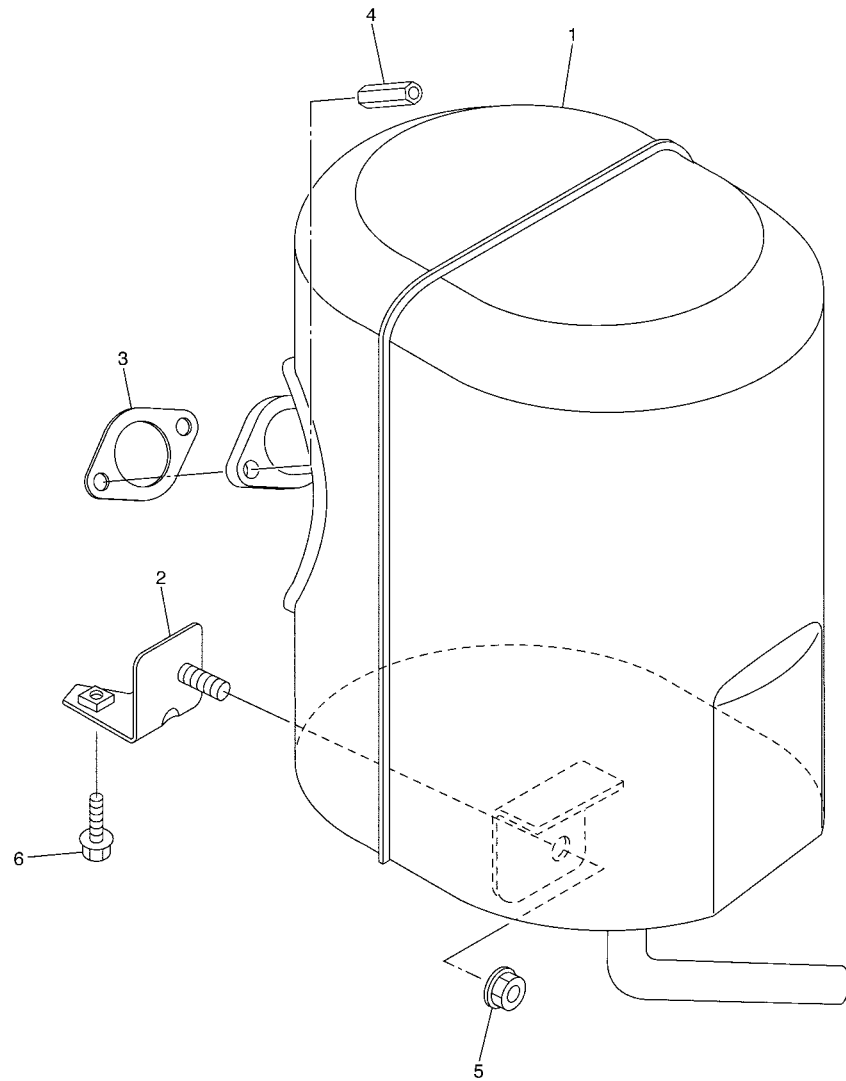

FIG. 8 EXHAUST

REF. NO.	PART NO.	DESCRIPTION	JW11				REMARKS
1	JW1-E4710-00	MUFFLER ASSY 1	1				
2	JU0-F1436-00	BRKT., MUFF. 2	1				
3	7KY-14613-01	GASKET, EXHAUST 1	1				
4	90179-08879	NUT	2				
5	90185-08841	NUT, SELF-LOCKING	1				
6	90119-08825	BOLT, WITH WASHER	1				

JW11100-E080